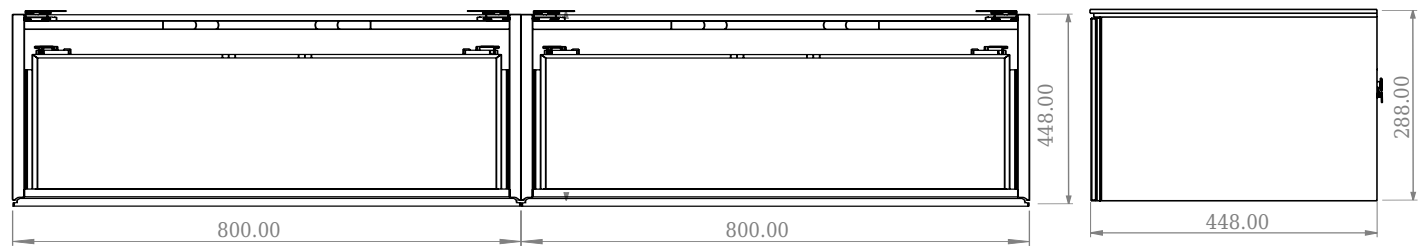

SQ2 160 cabinet with left basin

SKU: 30010124

F View

Top View

Side View

Back View

Colour: Matte white
Size: 28.8cm / 160cm / 45cm
Weight: 84.6kg net

SQ2 160 cabinet with left basin details: