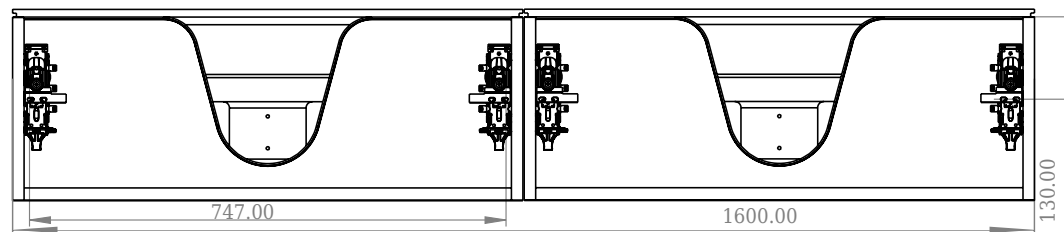

SQ2 160 cabinet with left basin

SKU: 30010124

F View

Top View

Side View

Back View

Colour: Matte white
Size: 28.8cm / 160cm / 45cm
Weight: 84.6kg net

SQ2 160 cabinet with left basin details: