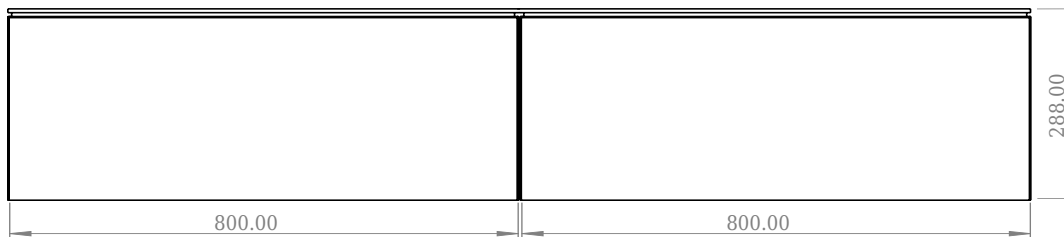

SQ2 160 cabinet with left basin

SKU: 30010124

F View

Top View

Side View

Back View

Colour: Matte white
Size: 28.8cm / 160cm / 45cm
Weight: 84.6kg net

SQ2 160 cabinet with left basin details: