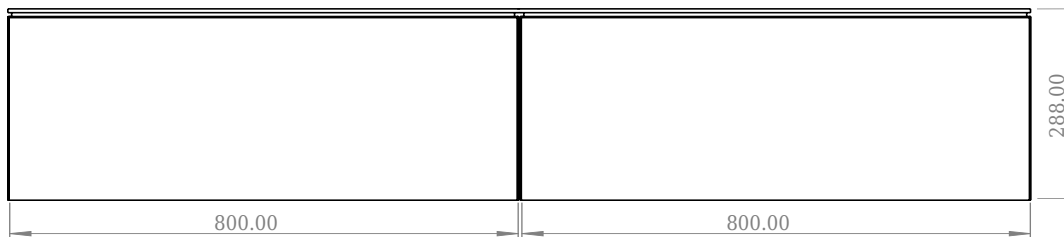

## SQ2 160 cabinet with right basin

SKU: 30010126

F View

Top View

Side View

Back View

**Colour:** Matte white  
**Size:** 28.8cm / 160cm / 45cm  
**Weight:** 84.6kg net

**SQ2 160 cabinet with right basin details:**