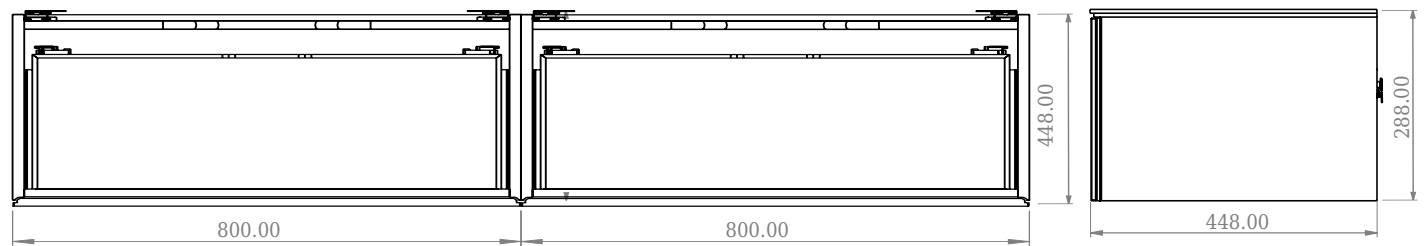

## SQ2 160 cabinet with right basin

SKU: 30010126

F View

Top View

Side View

Back View

**Colour:** Matte white  
**Size:** 28.8cm / 160cm / 45cm  
**Weight:** 84.6kg net

**SQ2 160 cabinet with right basin details:**