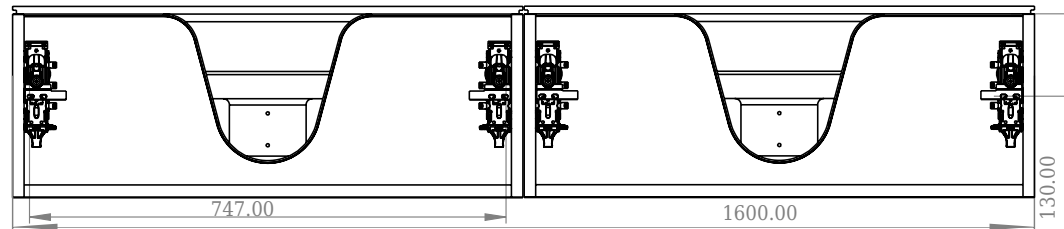

## SQ2 160 cabinet with right basin

SKU: 30010126

F View

Top View

Side View

Back View

**Colour:** Matte white  
**Size:** 28.8cm / 160cm / 45cm  
**Weight:** 84.6kg net

**SQ2 160 cabinet with right basin details:**