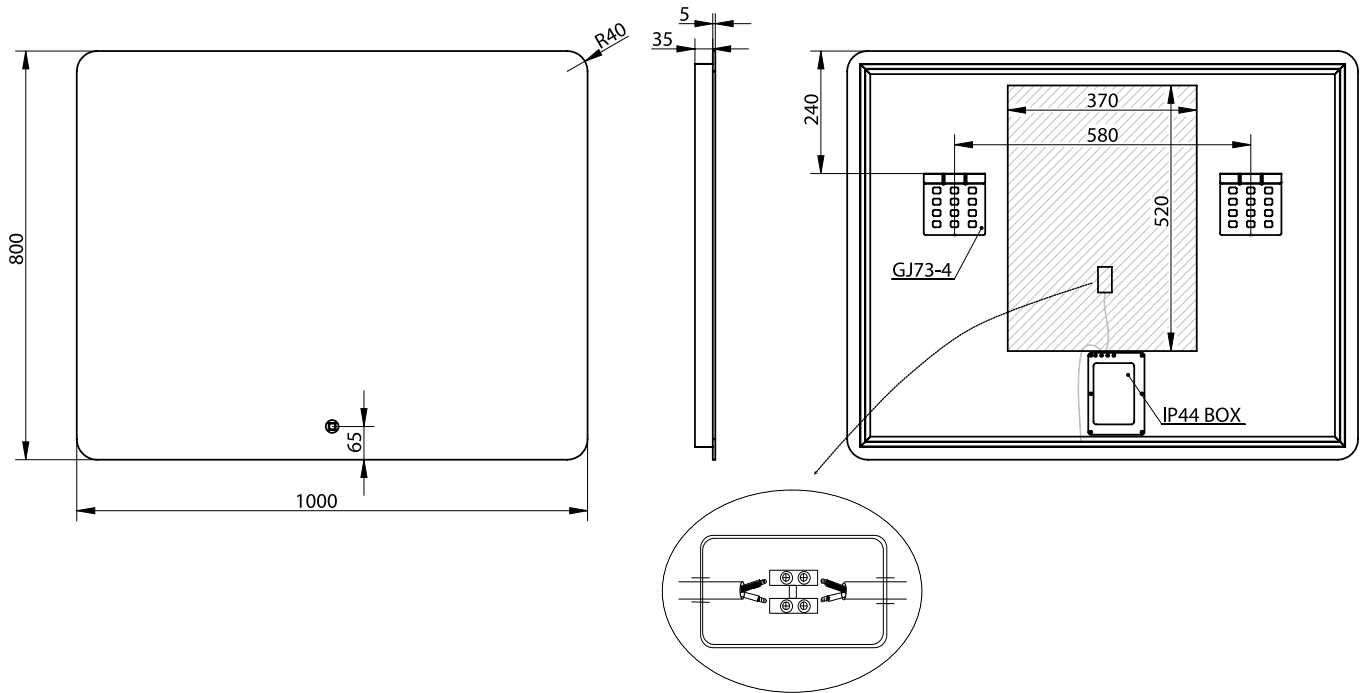

Orø 100 mirror

SKU: 30020248

Colour:

Glass

Size:

80cm / 100cm / 3.7cm

Weight:

9.2kg net

Orø 100 mirror details: