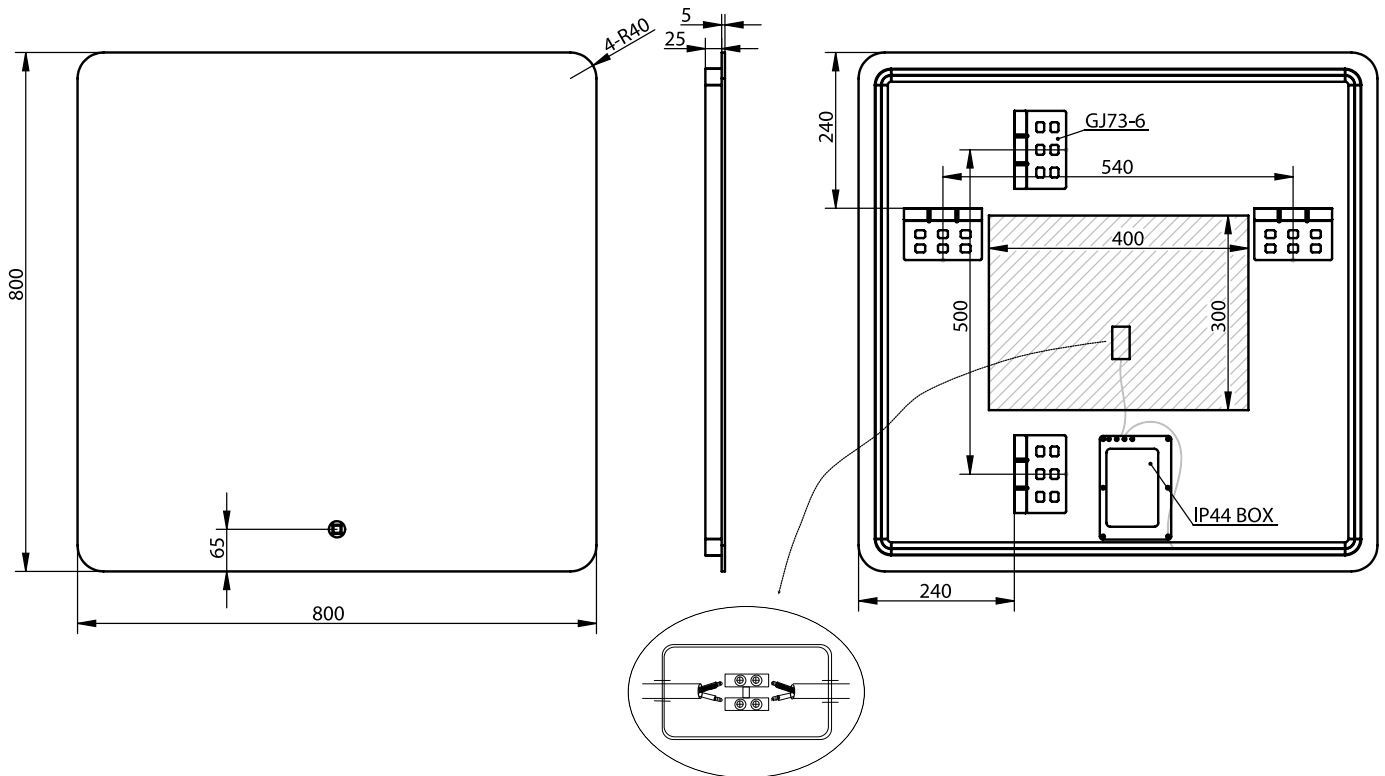

Orø 80 mirror

SKU: 30020255

Colour:

Glass

Size:

80cm / 80cm / 3.7cm

Weight:

7.4kg net

Orø 80 mirror details: