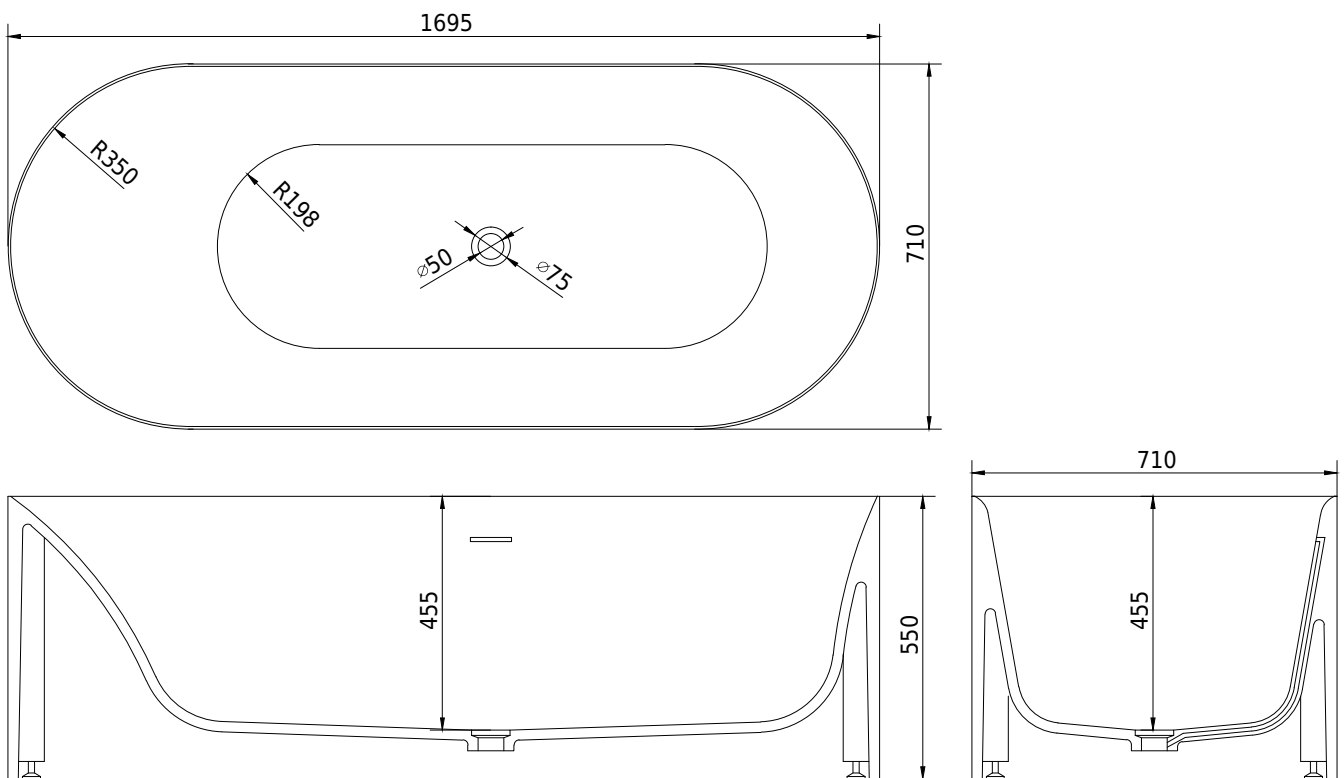

SQ1 oval bathtub

SKU: 40030041

Colour:	Matte white
Litre:	260 overflow
Size:	55cm / 169.5cm / 71cm
Weight:	168kg net

SQ1 oval bathtub details:

Please note that there may be a tolerance of ± 5 mm as all products are hand sanded.