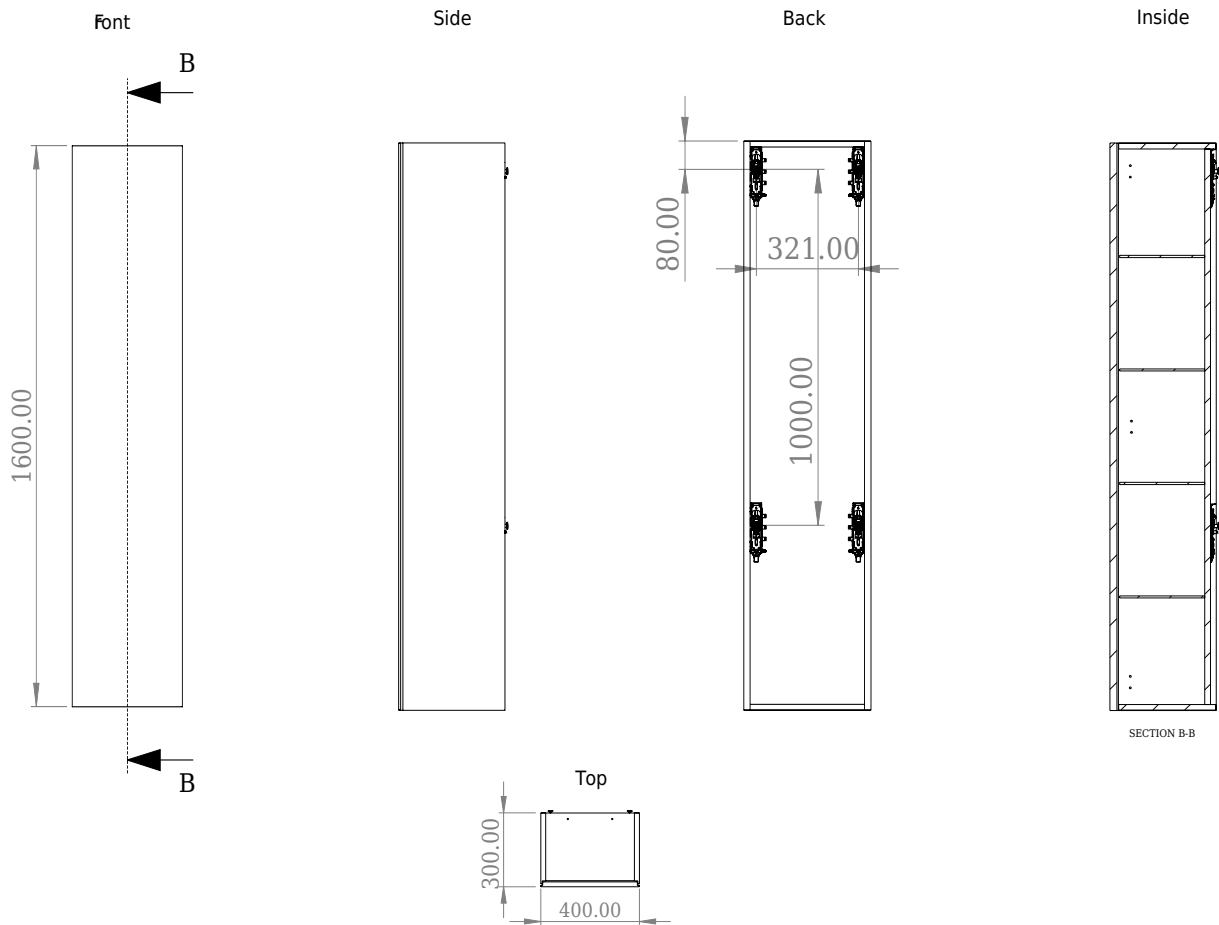

# Bergen high cabinet

SKU: 30030028

**Colour:** Heavy brushed oak  
**Size:** 160cm / 40cm / 30cm  
**Weight:** 29kg net

**Bergen high cabinet details:**