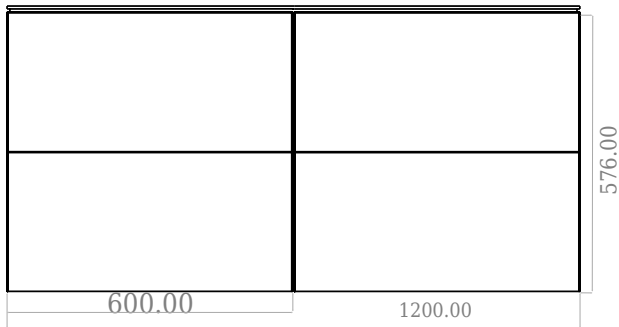

SQ2 120 double cabinet with double basin

SKU: 30010162

F View

Side View

Top View

Back View

Colour: Matte white
Size: 60cm / 120cm / 45cm
Weight: 81.44kg net

SQ2 120 double cabinet with double basin details: