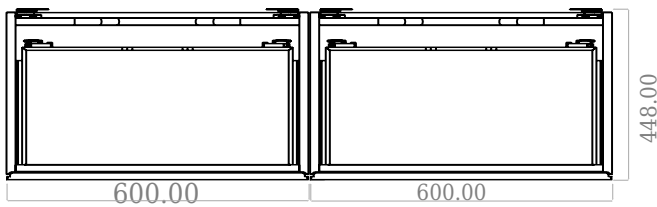

SQ2 120 double cabinet with double basin

SKU: 30010162

F View

Side View

Top View

Back View

Colour: Matte white
Size: 60cm / 120cm / 45cm
Weight: 81.44kg net

SQ2 120 double cabinet with double basin details: