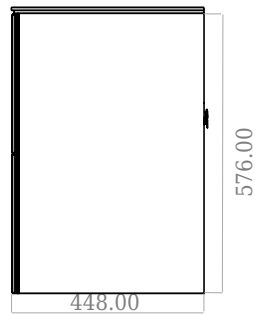

SQ2 120 double cabinet with double basin

SKU: 30010162

F View

Side View

Top View

Back View

Colour: Matte white
Size: 60cm / 120cm / 45cm
Weight: 81.44kg net

SQ2 120 double cabinet with double basin details: