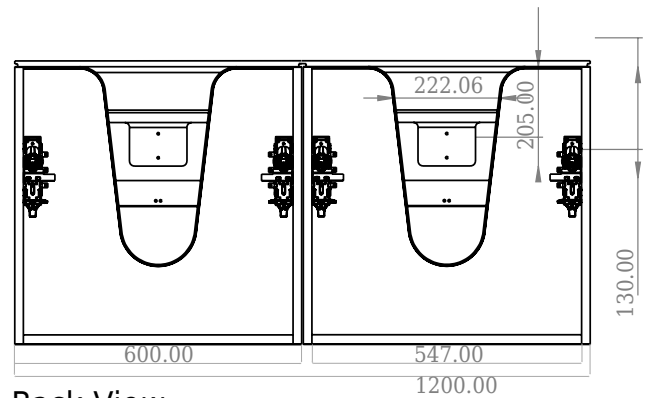

SQ2 120 double cabinet with double basin

SKU: 30010162

F View

Side View

Top View

Back View

Colour: Matte white
Size: 60cm / 120cm / 45cm
Weight: 81.44kg net

SQ2 120 double cabinet with double basin details: