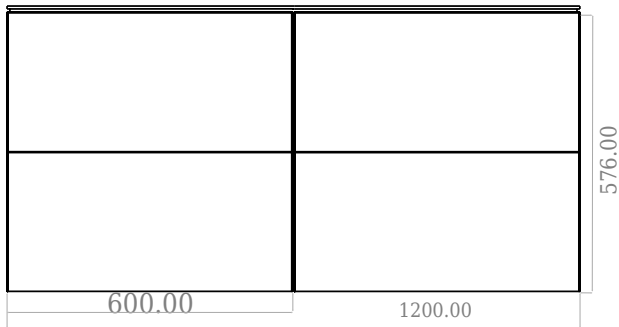

SQ2 120 double cabinet with left basin

SKU: 30010163

F View

Side View

Top View

Back View

Colour: Matte white
Size: 60cm / 120cm / 45cm
Weight: 75.72kg net

SQ2 120 double cabinet with left basin details: