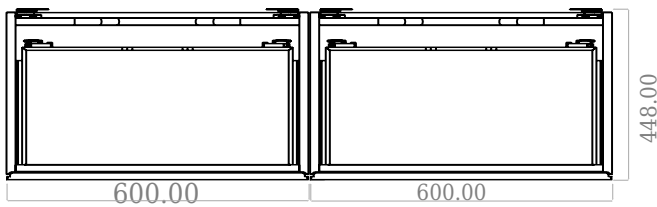

SQ2 120 double cabinet with left basin

SKU: 30010163

F View

Side View

Top View

Back View

Colour: Matte white
Size: 60cm / 120cm / 45cm
Weight: 75.72kg net

SQ2 120 double cabinet with left basin details: