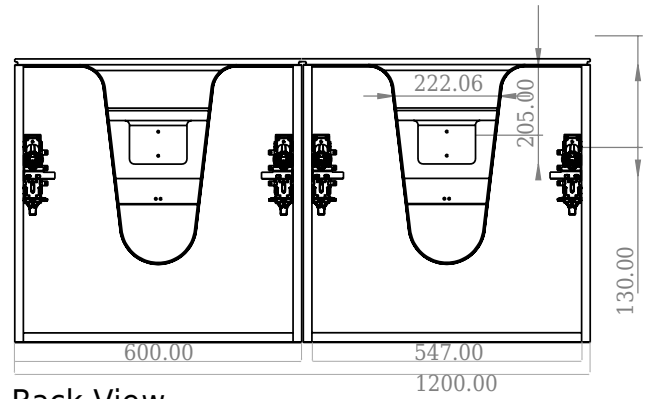

SQ2 120 double cabinet with left basin

SKU: 30010163

F View

Side View

Top View

Back View

Colour: Matte white
Size: 60cm / 120cm / 45cm
Weight: 75.72kg net

SQ2 120 double cabinet with left basin details: