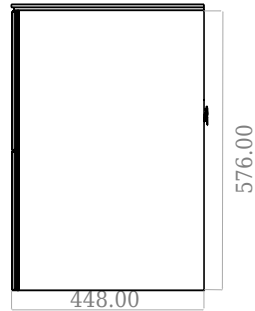

SQ2 120 double cabinet with left basin

SKU: 30010163

F View

Side View

Top View

Back View

Colour: Matte white
Size: 60cm / 120cm / 45cm
Weight: 75.72kg net

SQ2 120 double cabinet with left basin details: