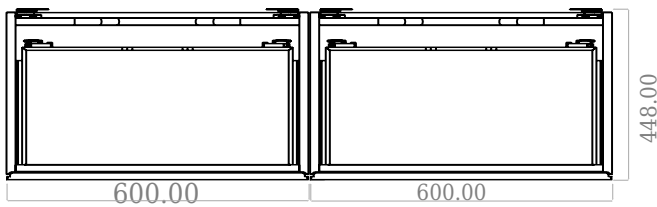

SQ2 120 double cabinet with right basin

SKU: 30010164

F View

Side View

Top View

Back View

Colour: Matte white
Size: 60cm / 120cm / 45cm
Weight: 75.72kg net

SQ2 120 double cabinet with right basin details: