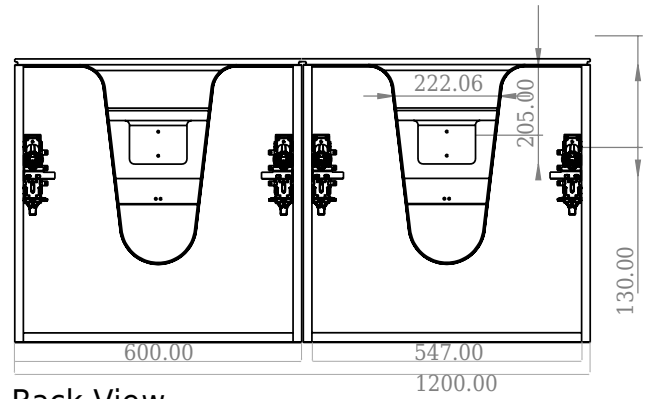

SQ2 120 double cabinet with right basin

SKU: 30010164

F View

Side View

Top View

Back View

Colour: Matte white
Size: 60cm / 120cm / 45cm
Weight: 75.72kg net

SQ2 120 double cabinet with right basin details: