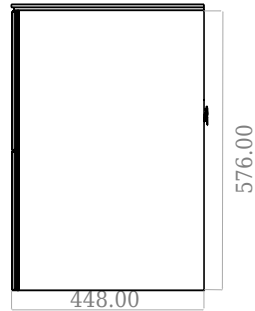

SQ2 120 double cabinet with right basin

SKU: 30010164

F View

Side View

Top View

Back View

Colour: Matte white
Size: 60cm / 120cm / 45cm
Weight: 75.72kg net

SQ2 120 double cabinet with right basin details: