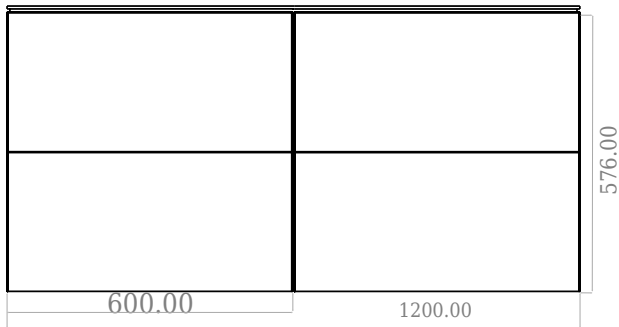

SQ2 120 double cabinet with right basin

SKU: 30010164

F View

Side View

Top View

Back View

Colour: Matte white
Size: 60cm / 120cm / 45cm
Weight: 75.72kg net

SQ2 120 double cabinet with right basin details: