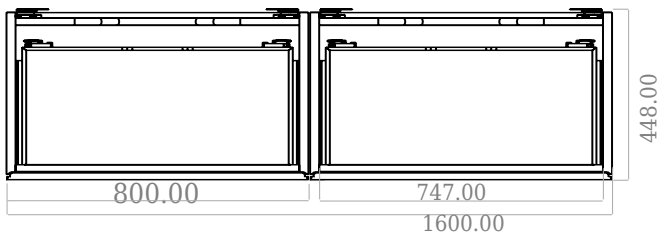

SQ2 160 double cabinet with right basin

SKU: 30010171

F View

Side View

Top View

Back View

Colour: Matte white
Size: 57.6cm / 160cm / 45cm
Weight: 109kg net

SQ2 160 double cabinet with right basin details: