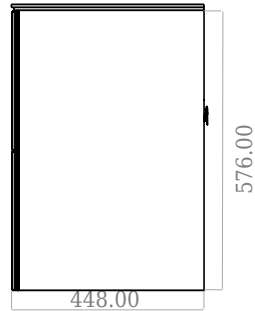

SQ2 160 double cabinet with right basin

SKU: 30010171

F View

Side View

Top View

Back View

Colour: Matte white
Size: 57.6cm / 160cm / 45cm
Weight: 109kg net

SQ2 160 double cabinet with right basin details: