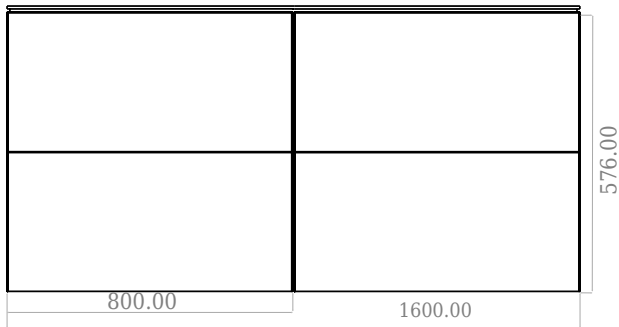

SQ2 160 double cabinet with right basin

SKU: 30010171

F View

Side View

Top View

Back View

Colour: Matte white
Size: 57.6cm / 160cm / 45cm
Weight: 109kg net

SQ2 160 double cabinet with right basin details: