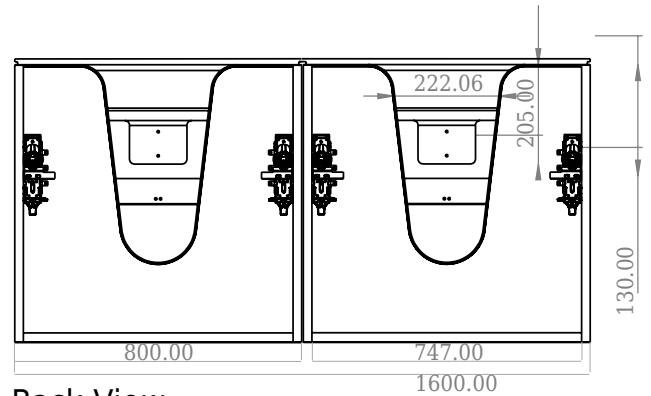

SQ2 160 double cabinet with right basin

SKU: 30010171

F View

Side View

Top View

Back View

Colour: Matte white
Size: 57.6cm / 160cm / 45cm
Weight: 109kg net

SQ2 160 double cabinet with right basin details: