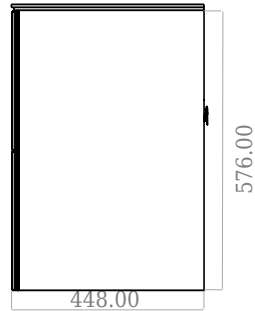

SQ2 160 double cabinet with double basin

SKU: 30010172

F View

Side View

Top View

Back View

Colour: Matte white
Size: 57.6cm / 160cm / 45cm
Weight: 111kg net

SQ2 160 double cabinet with double basin details: