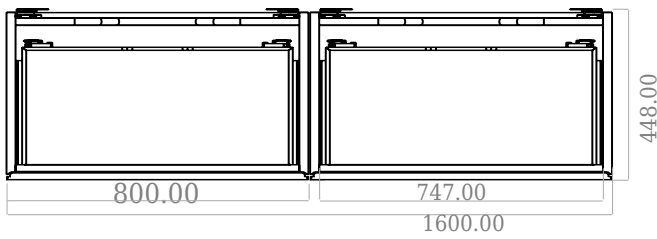

SQ2 160 double cabinet with double basin

SKU: 30010172

F View

Side View

Top View

Back View

Colour: Matte white
Size: 57.6cm / 160cm / 45cm
Weight: 111kg net

SQ2 160 double cabinet with double basin details: