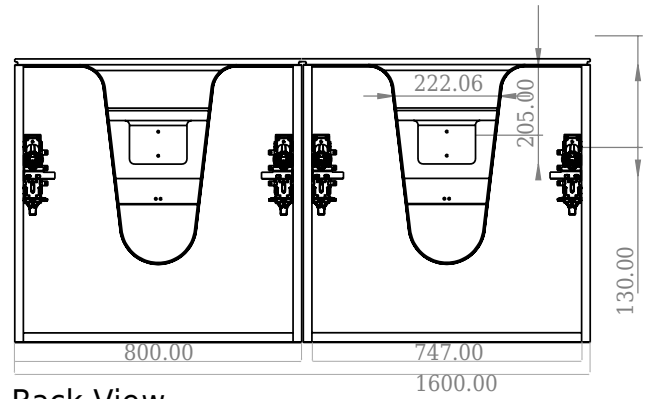

SQ2 160 double cabinet with double basin

SKU: 30010172

F View

Side View

Top View

Back View

Colour: Matte white
Size: 57.6cm / 160cm / 45cm
Weight: 111kg net

SQ2 160 double cabinet with double basin details: