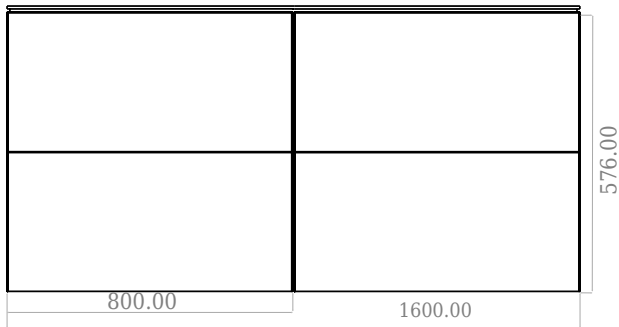

SQ2 160 double cabinet with double basin

SKU: 30010172

F View

Side View

Top View

Back View

Colour: Matte white
Size: 57.6cm / 160cm / 45cm
Weight: 111kg net

SQ2 160 double cabinet with double basin details: