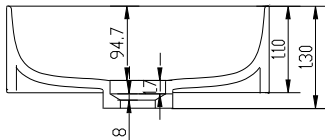

SKU: 40010222

Colour:

Matte white

Size:

11cm / 34cm / 34cm

Weight:

5kg net

Yuno TA 34 basin details: