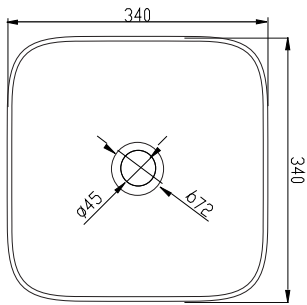

SKU: 40010222

Colour:

Matte white

Size:

11cm / 34cm / 34cm

Weight:

5kg net

Yuno TA 34 basin details: