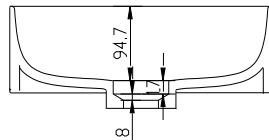

SKU: 40010222

Colour:

Matte white

Size:

11cm / 34cm / 34cm

Weight:

5kg net

Yuno TA 34 basin details: