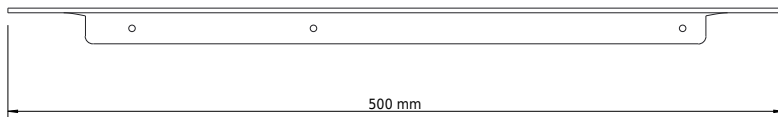

## CB 100 - Towel holder with shelf

SKU: 40040115

**Colour:** Chrome  
**Size:** 2.3cm / 50cm / 10.3cm  
**Weight:** 1kg net

**CB 100 - Towel holder with shelf details:**