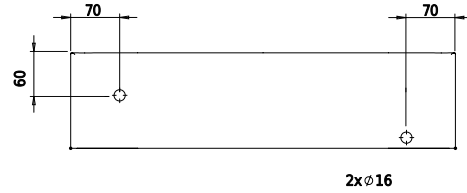

Colour: Matte white
Size: 13.5cm / 55cm / 31cm
Weight: 9.5kg net

Yuno LR 55 basin details: