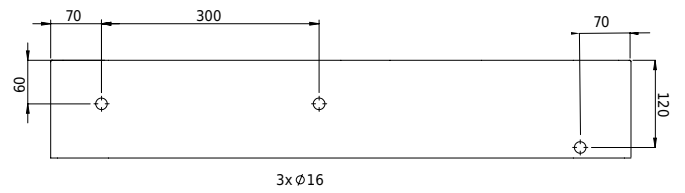

# Yuno LR 80 basin

SKU: 40010227

T

Side

Front

Back

**Colour:** Matte white  
**Size:** 13.5cm / 80cm / 20cm  
**Weight:** 10kg net

**Yuno LR 80 basin details:**