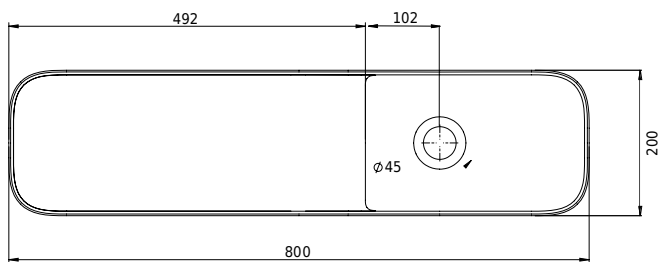

# Yuno LR 80 basin

SKU: 40010227

T

Side

Front

Back

**Colour:** Matte white  
**Size:** 13.5cm / 80cm / 20cm  
**Weight:** 10kg net

**Yuno LR 80 basin details:**