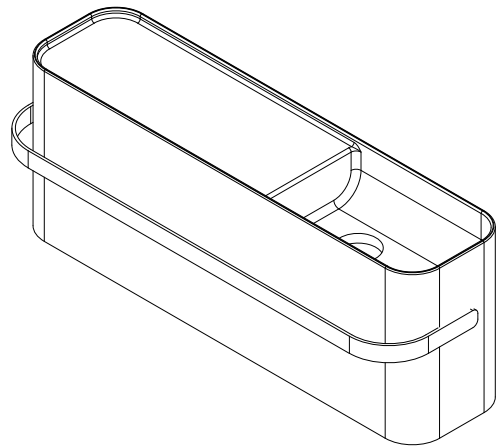

Yuno Rail 80 basin

SKU: 40010230

92

Colour:

Matte white

Size:

30cm / 80cm / 20cm

Weight:

19.5kg net

Yuno Rail 80 basin details: