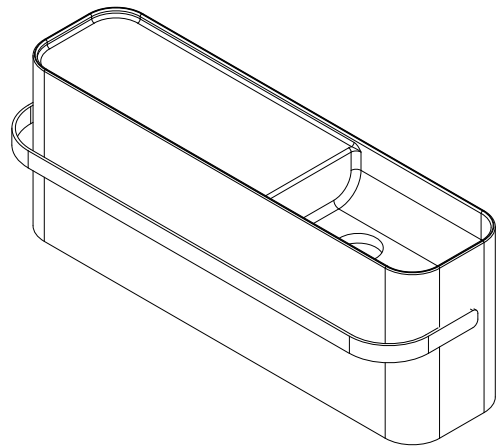

# Yuno Rail 80 basin

SKU: 40010230

92

**Colour:**

Matte white

**Size:**

30cm / 80cm / 20cm

**Weight:**

19.5kg net

**Yuno Rail 80 basin details:**