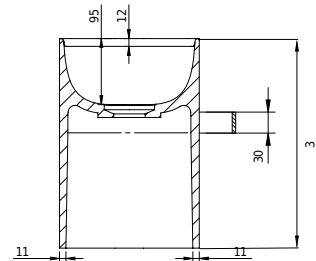

# Yuno Rail 80 basin

SKU: 40010230

92

**Colour:**

Matte white

**Size:**

30cm / 80cm / 20cm

**Weight:**

19.5kg net

**Yuno Rail 80 basin details:**