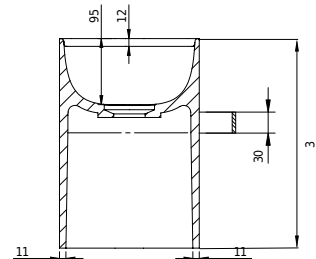

Yuno Rail 80 basin

SKU: 40010230

92

Colour:

Matte white

Size:

30cm / 80cm / 20cm

Weight:

19.5kg net

Yuno Rail 80 basin details: