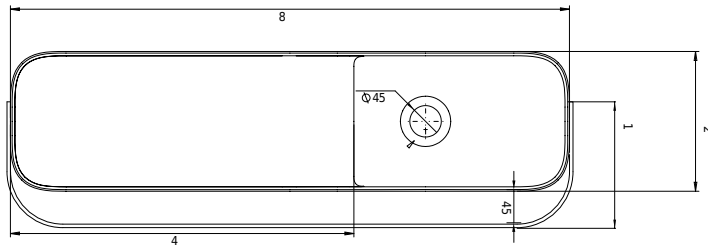

# Yuno Rail 80 basin

SKU: 40010230

92

**Colour:**

Matte white

**Size:**

30cm / 80cm / 20cm

**Weight:**

19.5kg net

**Yuno Rail 80 basin details:**