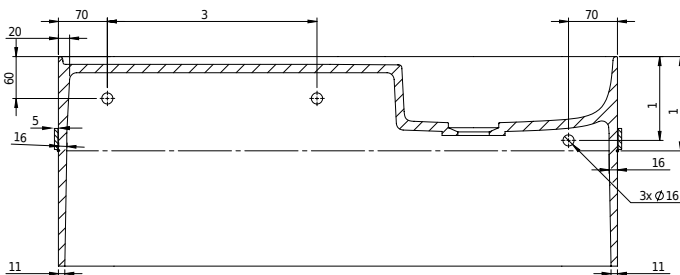

Yuno Rail 80 basin

SKU: 40010230

92

Colour:

Matte white

Size:

30cm / 80cm / 20cm

Weight:

19.5kg net

Yuno Rail 80 basin details: