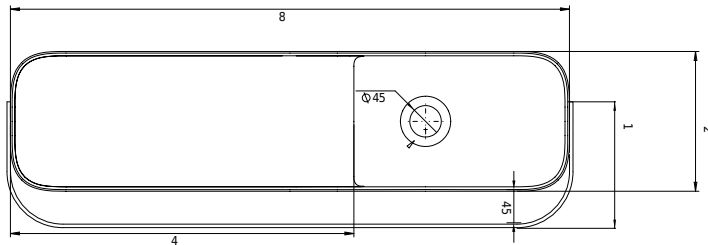

Yuno Rail 80 basin

SKU: 40010230

92

Colour:

Matte white

Size:

30cm / 80cm / 20cm

Weight:

19.5kg net

Yuno Rail 80 basin details: