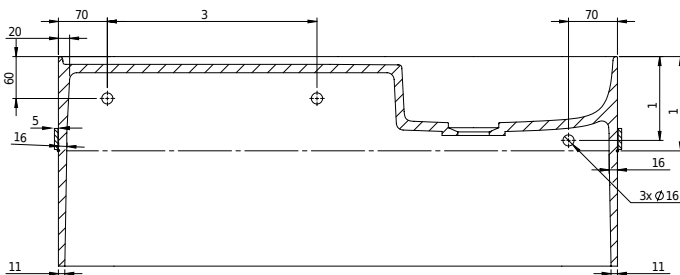

# Yuno Rail 80 basin

SKU: 40010230

92

**Colour:**

Matte white

**Size:**

30cm / 80cm / 20cm

**Weight:**

19.5kg net

**Yuno Rail 80 basin details:**