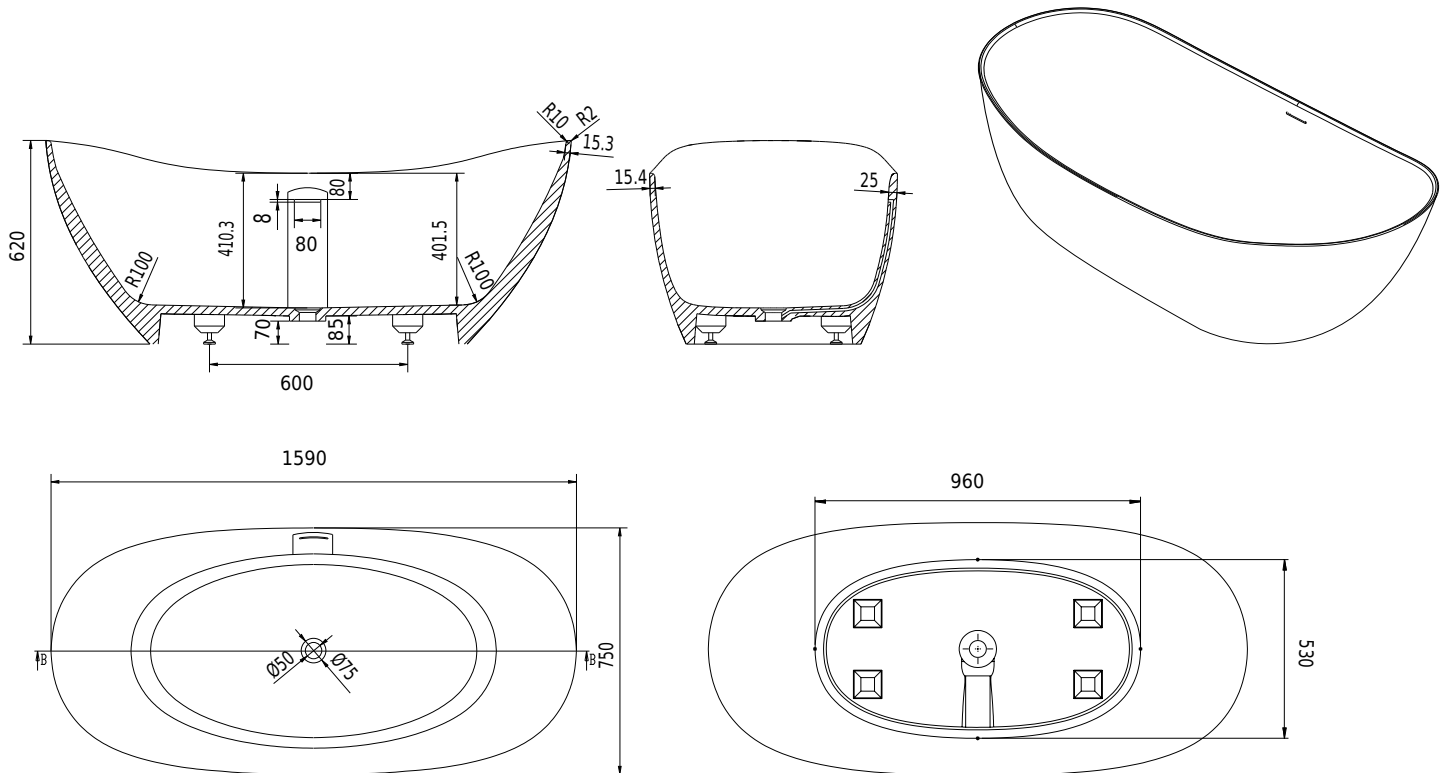

## TQ5 bathtub

SKU: 40030045

<b>Colour:</b>	Matte white
<b>Litre:</b>	270 overflow
<b>Size:</b>	62cm / 159cm / 75cm
<b>Weight:</b>	143kg net

### TQ5 bathtub details:

Please note that there may be a tolerance of  $\pm 5$ mm as all products are hand sanded.