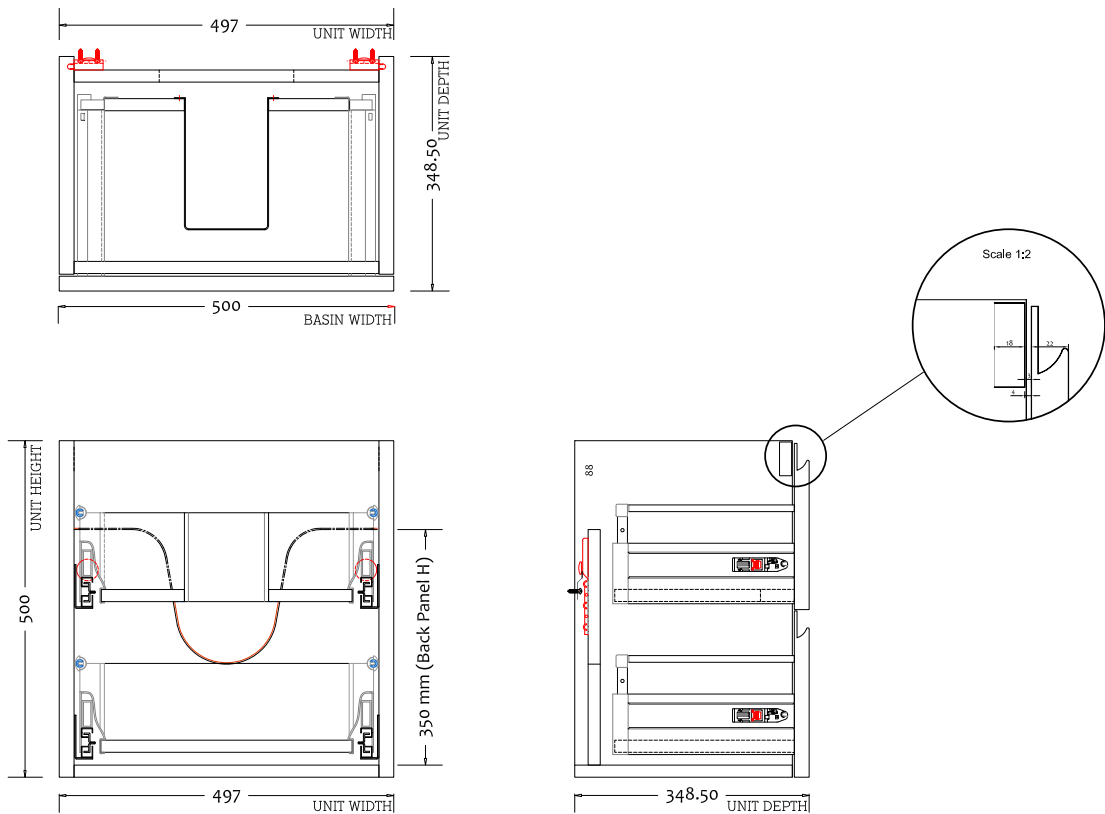

Malmö 50/35 cabinet with Romsø basin

SKU: 30010191

Colour: Matte white
Size: 60cm / 50cm / 35cm
Weight: 25.5kg net

Malmö 50/35 cabinet with Romsø basin details: