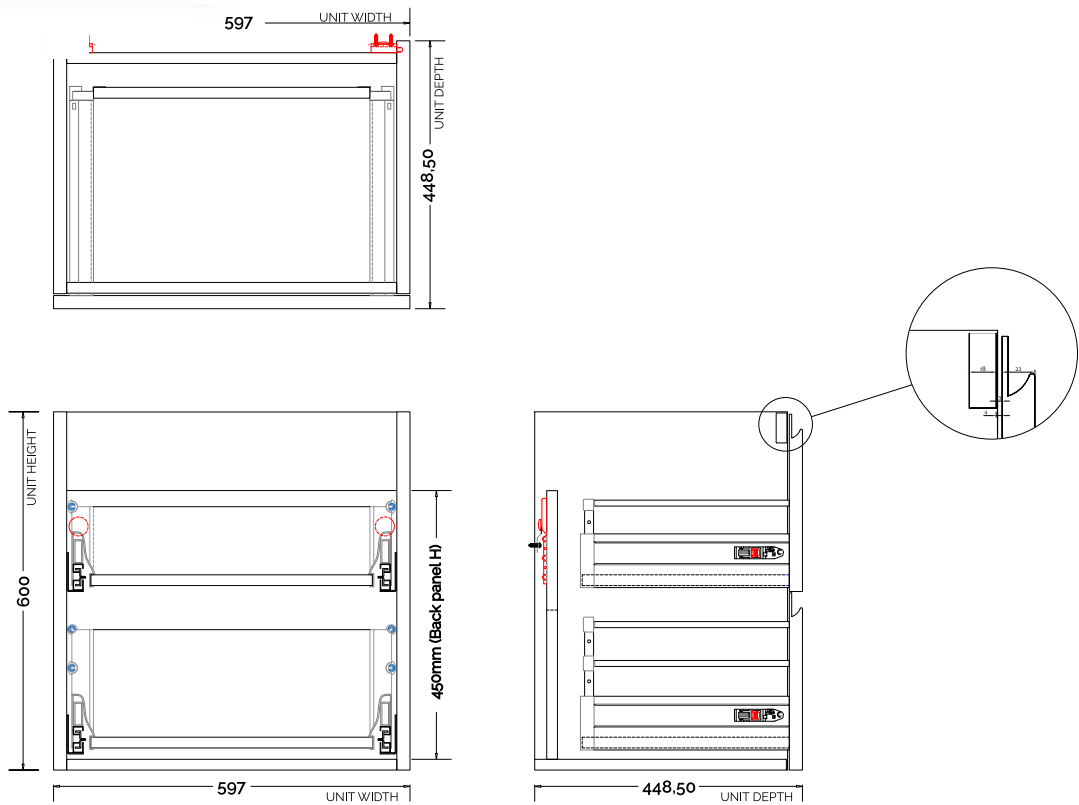

Malmö 60 cabinet with Romsø basin

SKU: 30010192

Colour: Matte white
Size: 60cm / 60cm / 45cm
Weight: 41.5kg net

Malmö 60 cabinet with Romsø basin details: