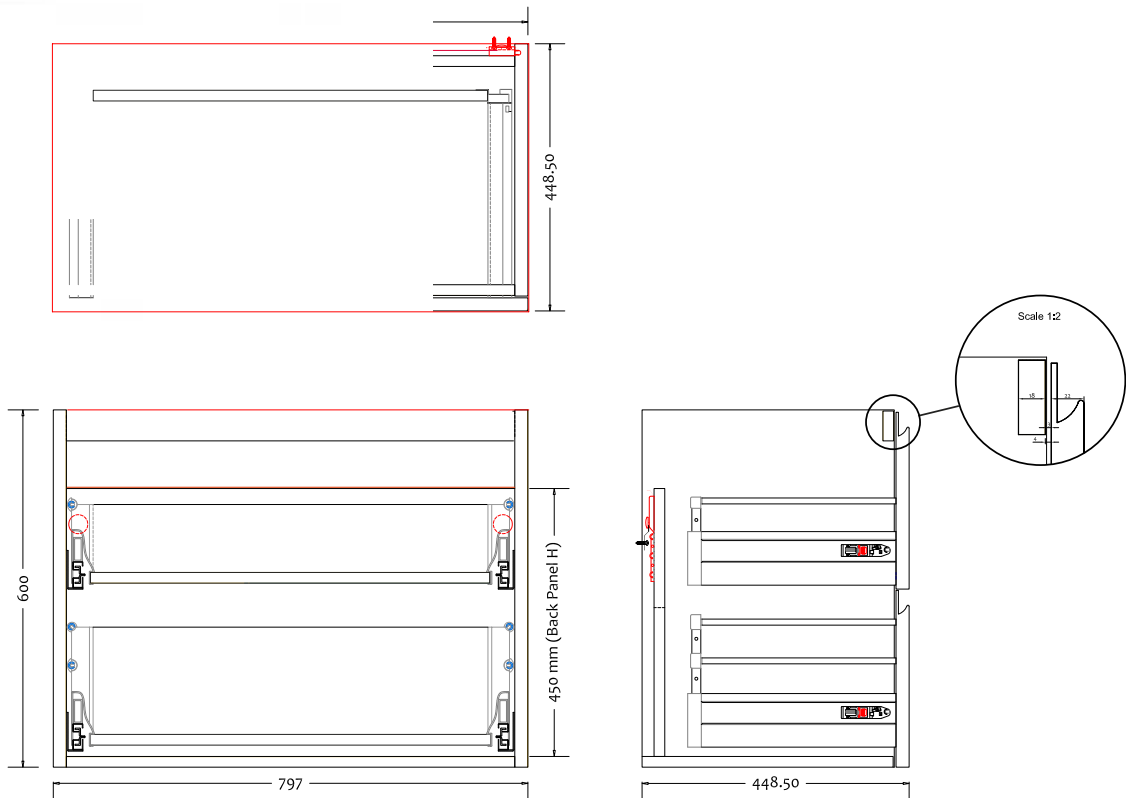

Malmö 80 cabinet with Romsø basin

SKU: 30010194

Colour: Matte white
Size: 60cm / 80cm / 45cm
Weight: 51.42kg net

Malmö 80 cabinet with Romsø basin details: