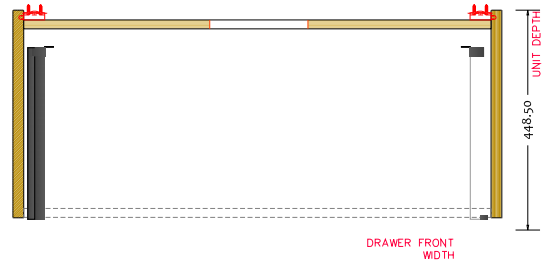

Malmö 100 cabinet with centred Romsø basin

SKU: 30010196

// ELEVATION

// Side VIEW

// Side SECTION

// SECTION

DRAWER FRONT WIDTH

Colour: Matte white
Size: 60cm / 100cm / 45cm
Weight: 60.5kg net

Malmö 100 cabinet with centred Romsø basin details: