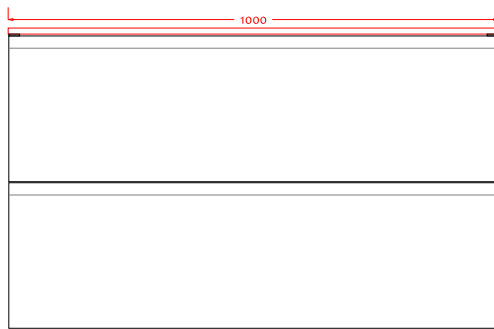

Malmö 100 cabinet with centred Romsø basin

SKU: 30010196

// ELEVATION

// Side VIEW

// Side SECTION

// SECTION

DRAWER FRONT WIDTH

Colour: Matte white
Size: 60cm / 100cm / 45cm
Weight: 60.5kg net

Malmö 100 cabinet with centred Romsø basin details: