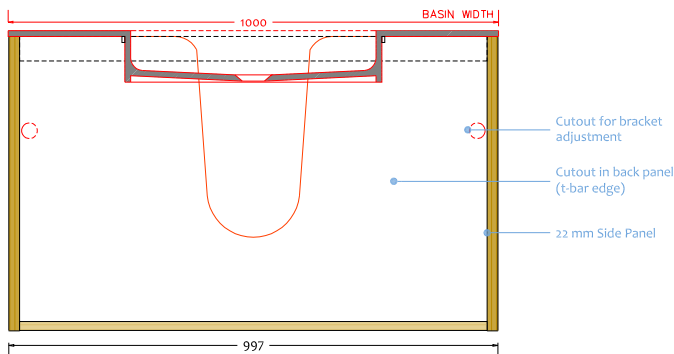

Malmö 100 cabinet with centred Romsø basin

SKU: 30010196

// ELEVATION

// Side VIEW

// Side SECTION

// SECTION

DRAWER FRONT WIDTH

Colour: Matte white
Size: 60cm / 100cm / 45cm
Weight: 60.5kg net

Malmö 100 cabinet with centred Romsø basin details: