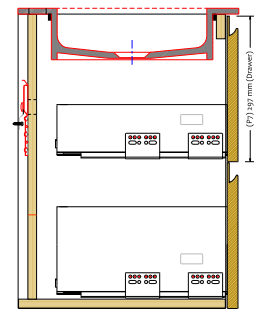

Malmö 100 cabinet with centred Romsø basin

SKU: 30010196

// ELEVATION

// Side VIEW

// Side SECTION

// SECTION

DRAWER FRONT WIDTH

Colour: Matte white
Size: 60cm / 100cm / 45cm
Weight: 60.5kg net

Malmö 100 cabinet with centred Romsø basin details: