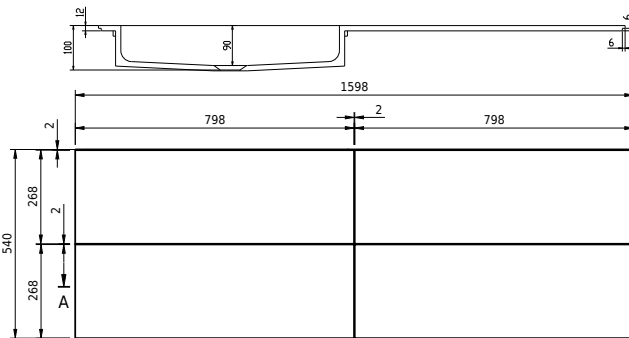

Rungsted 120 cabinet with left basin

SKU: 30010198

FRONT VIEW

SIDE VIEW

T

INSIDE

Colour: Smoked oak/matte white
Size: 54.5cm / 120cm / 45cm
Weight: 68kg net

Rungsted 120 cabinet with left basin details: