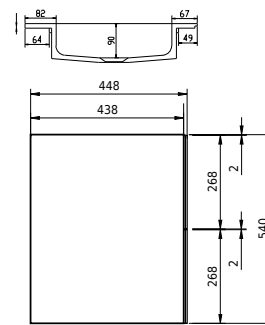

Rungsted 120 cabinet with left basin

SKU: 30010198

FRONT VIEW

SIDE VIEW

T

INSIDE

Colour: Smoked oak/matte white
Size: 54.5cm / 120cm / 45cm
Weight: 68kg net

Rungsted 120 cabinet with left basin details: