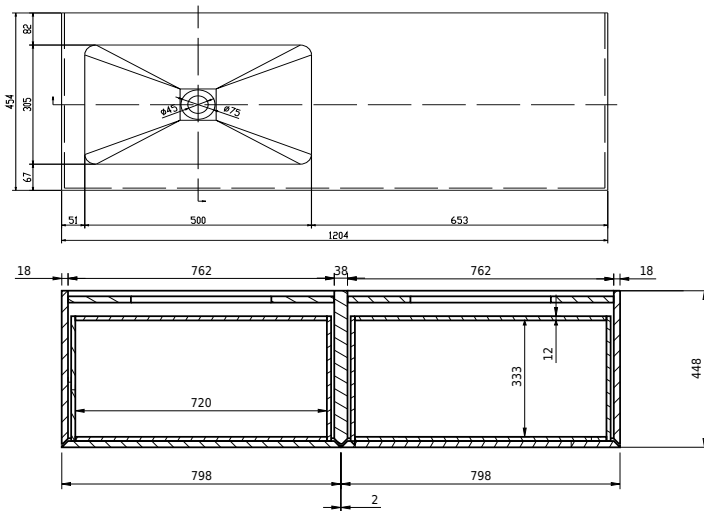

Rungsted 120 cabinet with left basin

SKU: 30010198

FRONT VIEW

SIDE VIEW

T

INSIDE

Colour: Smoked oak/matte white
Size: 54.5cm / 120cm / 45cm
Weight: 68kg net

Rungsted 120 cabinet with left basin details: