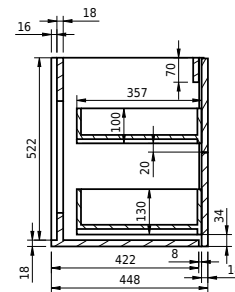

Rungsted 120 cabinet with left basin

SKU: 30010198

FRONT VIEW

SIDE VIEW

T

INSIDE

Colour: Smoked oak/matte white
Size: 54.5cm / 120cm / 45cm
Weight: 68kg net

Rungsted 120 cabinet with left basin details: