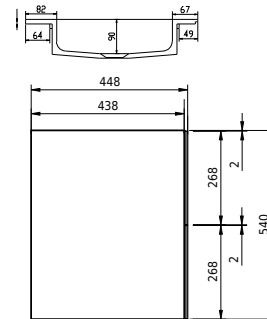

Rungsted 120 cabinet with right basin

SKU: 30010199

FRONT VIEW

SIDE VIEW

T

INSIDE

Colour: Smoked oak/matte white
Size: 54.5cm / 120cm / 45cm
Weight: 68kg net

Rungsted 120 cabinet with right basin details: