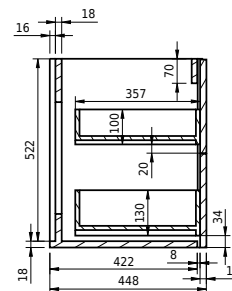

Rungsted 120 cabinet with right basin

SKU: 30010199

FRONT VIEW

SIDE VIEW

T

INSIDE

Colour: Smoked oak/matte white
Size: 54.5cm / 120cm / 45cm
Weight: 68kg net

Rungsted 120 cabinet with right basin details: