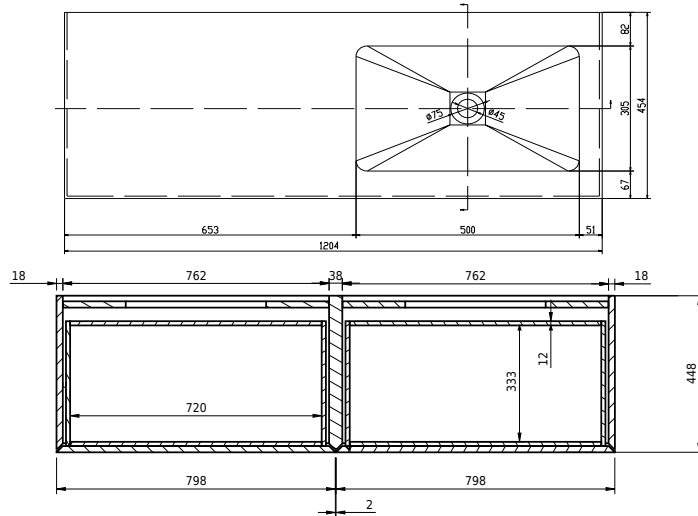

Rungsted 120 cabinet with right basin

SKU: 30010199

FRONT VIEW

SIDE VIEW

T

INSIDE

Colour: Smoked oak/matte white
Size: 54.5cm / 120cm / 45cm
Weight: 68kg net

Rungsted 120 cabinet with right basin details: