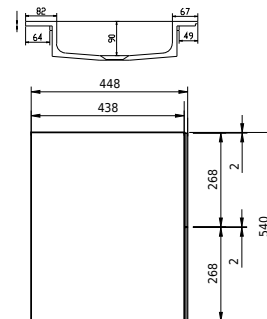

Rungsted 120 cabinet with right basin

SKU: 30010199

FRONT VIEW

SIDE VIEW

T

INSIDE

Colour: Smoked oak/matte white
Size: 54.5cm / 120cm / 45cm
Weight: 68kg net

Rungsted 120 cabinet with right basin details: