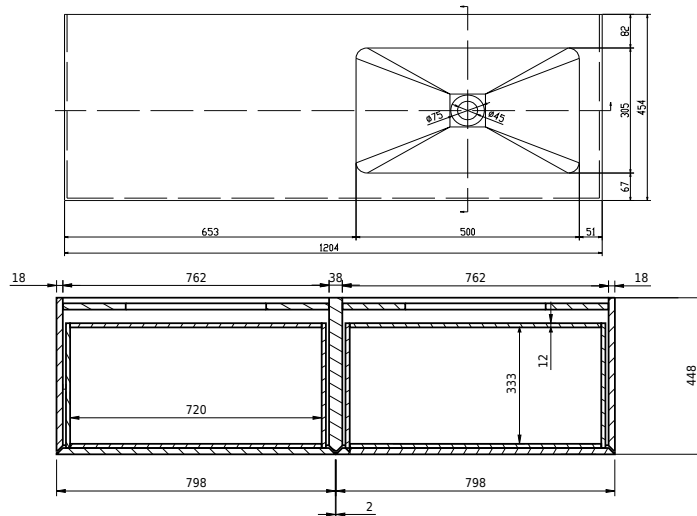

Rungsted 120 cabinet with right basin

SKU: 30010199

FRONT VIEW

SIDE VIEW

T

INSIDE

Colour: Smoked oak/matte white
Size: 54.5cm / 120cm / 45cm
Weight: 68kg net

Rungsted 120 cabinet with right basin details: