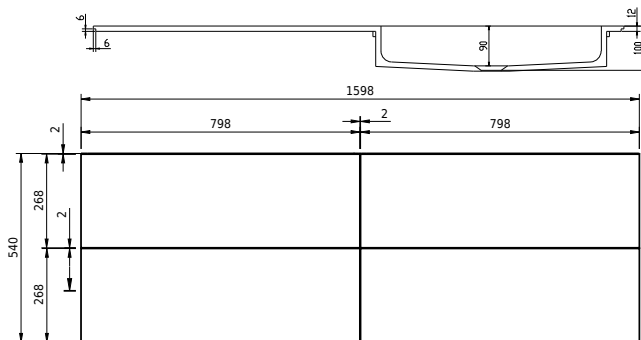

Rungsted 120 cabinet with right basin

SKU: 30010199

FRONT VIEW

SIDE VIEW

T

INSIDE

Colour: Smoked oak/matte white
Size: 54.5cm / 120cm / 45cm
Weight: 68kg net

Rungsted 120 cabinet with right basin details: