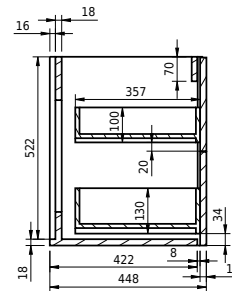

Rungsted 120 cabinet with right basin

SKU: 30010199

FRONT VIEW

SIDE VIEW

T

INSIDE

Colour: Smoked oak/matte white
Size: 54.5cm / 120cm / 45cm
Weight: 68kg net

Rungsted 120 cabinet with right basin details: