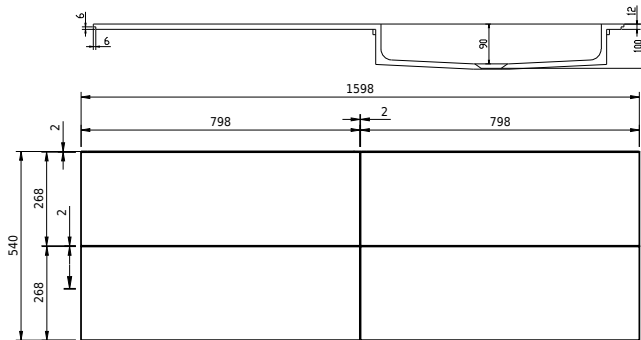

Rungsted 120 cabinet with right basin

SKU: 30010199

FRONT VIEW

SIDE VIEW

T

INSIDE

Colour: Smoked oak/matte white
Size: 54.5cm / 120cm / 45cm
Weight: 68kg net

Rungsted 120 cabinet with right basin details: