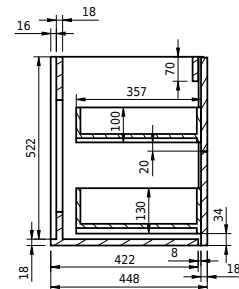

Rungsted 120 cabinet with double basin

SKU: 30010200

FRONT VIEW

SIDE VIEW

T

INSIDE

Colour: Smoked oak/matte white
Size: 54.5cm / 120cm / 45cm
Weight: 68kg net

Rungsted 120 cabinet with double basin details: