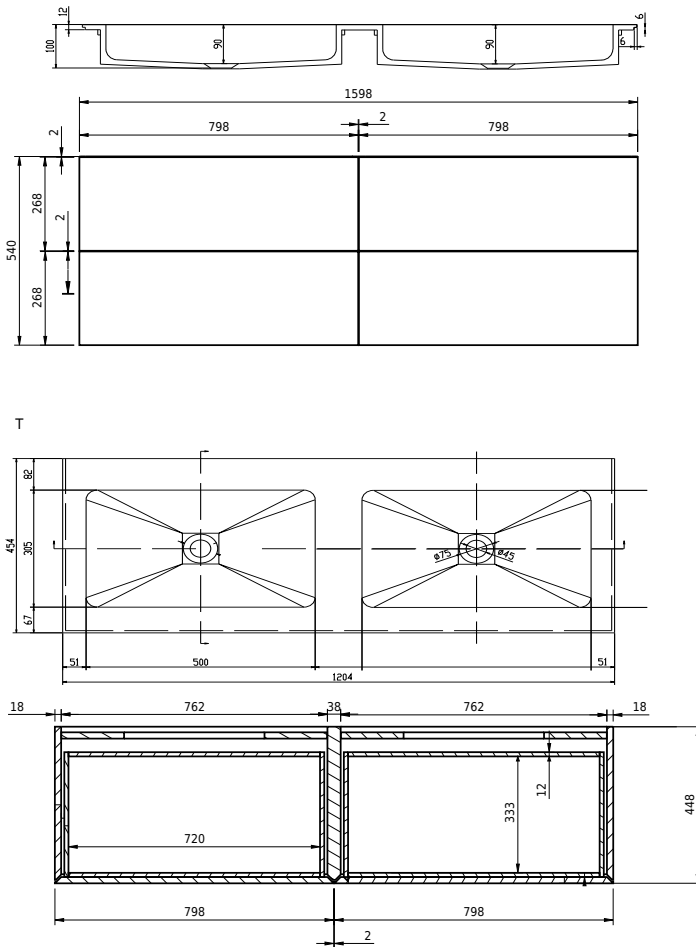

# Rungsted 120 cabinet with double basin

SKU: 30010200

FRONT VIEW

SIDE VIEW

T

INDSIDE

**Colour:** Smoked oak/matte white  
**Size:** 54.5cm / 120cm / 45cm  
**Weight:** 68kg net

**Rungsted 120 cabinet with double basin details:**