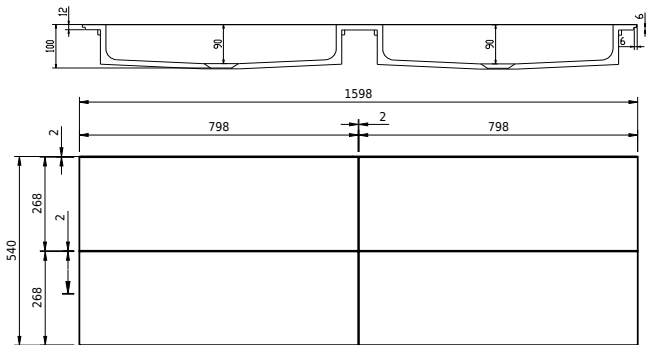

# Rungsted 120 cabinet with double basin

SKU: 30010200

FRONT VIEW

SIDE VIEW

T

INSIDE

**Colour:** Smoked oak/matte white  
**Size:** 54.5cm / 120cm / 45cm  
**Weight:** 68kg net

**Rungsted 120 cabinet with double basin details:**