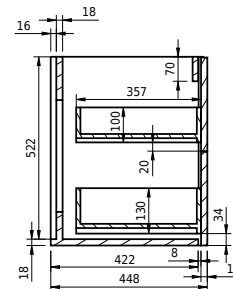

# Rungsted 120 cabinet with double basin

SKU: 30010200

FRONT VIEW

SIDE VIEW

T

INSIDE

**Colour:** Smoked oak/matte white  
**Size:** 54.5cm / 120cm / 45cm  
**Weight:** 68kg net

**Rungsted 120 cabinet with double basin details:**