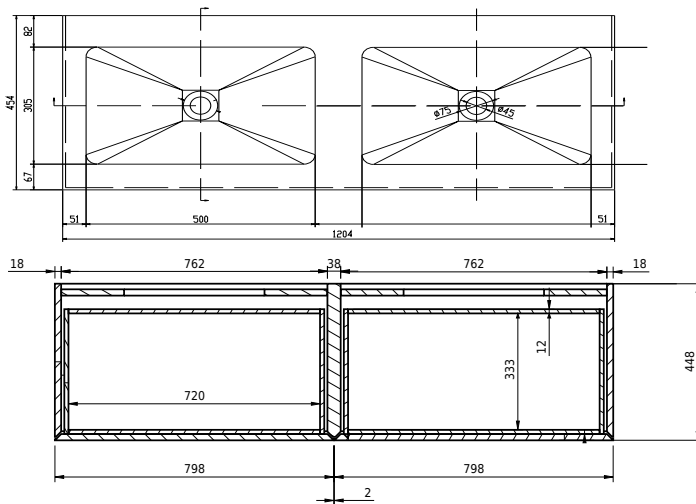

# Rungsted 120 cabinet with double basin

SKU: 30010200

FRONT VIEW

SIDE VIEW

T

INDSIDE

**Colour:** Smoked oak/matte white  
**Size:** 54.5cm / 120cm / 45cm  
**Weight:** 68kg net

**Rungsted 120 cabinet with double basin details:**