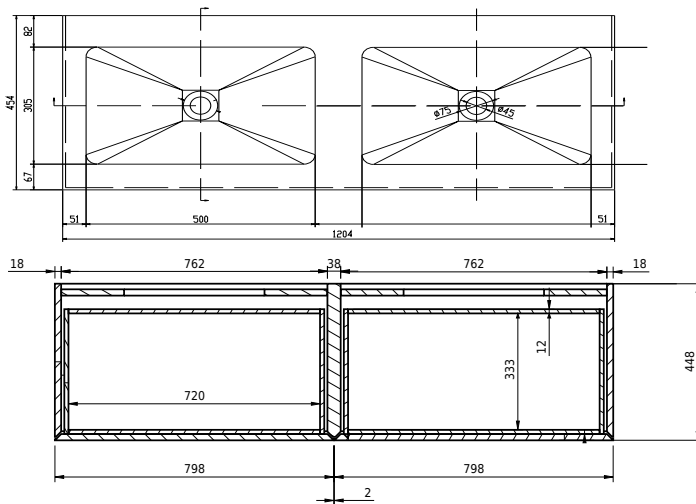

Rungsted 120 cabinet with double basin

SKU: 30010200

FRONT VIEW

SIDE VIEW

T

INSIDE

Colour: Smoked oak/matte white
Size: 54.5cm / 120cm / 45cm
Weight: 68kg net

Rungsted 120 cabinet with double basin details: