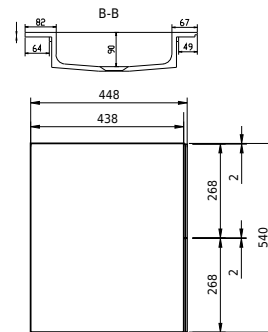

# Rungsted 120 cabinet with double basin

SKU: 30010200

FRONT VIEW

SIDE VIEW

T

INSIDE

**Colour:** Smoked oak/matte white  
**Size:** 54.5cm / 120cm / 45cm  
**Weight:** 68kg net

**Rungsted 120 cabinet with double basin details:**