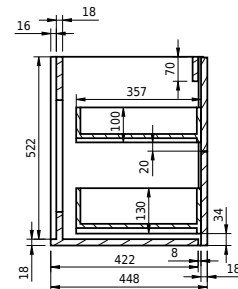

# Rungsted 120 cabinet with double basin

SKU: 30010200

FRONT VIEW

SIDE VIEW

T

INDSIDE

**Colour:** Smoked oak/matte white  
**Size:** 54.5cm / 120cm / 45cm  
**Weight:** 68kg net

**Rungsted 120 cabinet with double basin details:**