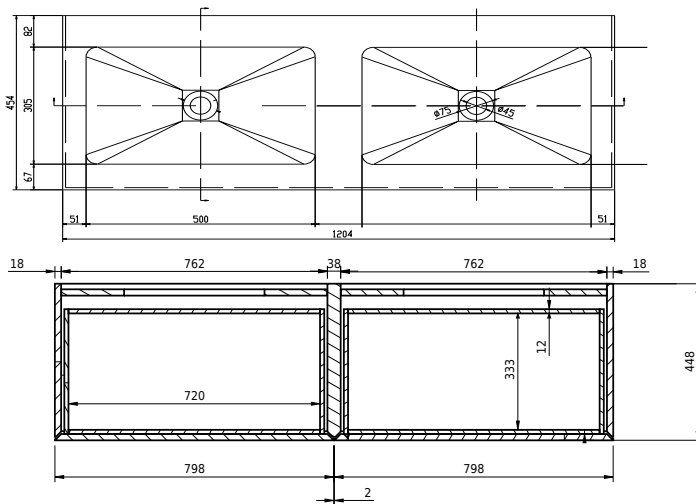

# Rungsted 120 cabinet with double basin

SKU: 30010200

FRONT VIEW

SIDE VIEW

T

INSIDE

**Colour:** Smoked oak/matte white  
**Size:** 54.5cm / 120cm / 45cm  
**Weight:** 68kg net

**Rungsted 120 cabinet with double basin details:**