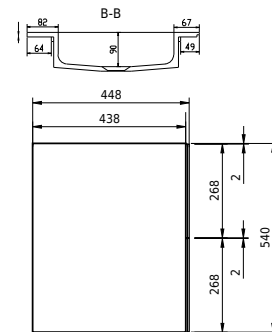

# Rungsted 120 cabinet with double basin

SKU: 30010200

FRONT VIEW

SIDE VIEW

T

INDSIDE

**Colour:** Smoked oak/matte white  
**Size:** 54.5cm / 120cm / 45cm  
**Weight:** 68kg net

**Rungsted 120 cabinet with double basin details:**