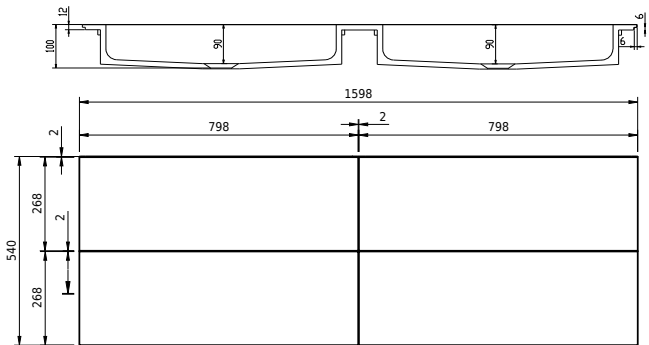

Rungsted 120 cabinet with double basin

SKU: 30010200

FRONT VIEW

SIDE VIEW

T

INSIDE

Colour: Smoked oak/matte white
Size: 54.5cm / 120cm / 45cm
Weight: 68kg net

Rungsted 120 cabinet with double basin details: