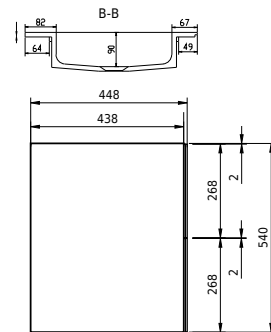

Rungsted 120 cabinet with double basin

SKU: 30010200

FRONT VIEW

SIDE VIEW

T

INSIDE

Colour: Smoked oak/matte white
Size: 54.5cm / 120cm / 45cm
Weight: 68kg net

Rungsted 120 cabinet with double basin details: