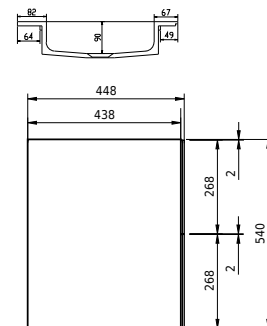

# Rungsted 160 cabinet with left basin

SKU: 30010202

FRONT VIEW

SIDE VIEW

T

INSIDE

**Colour:** Smoked oak/matte white  
**Size:** 54.5cm / 160cm / 45cm  
**Weight:** 79.6kg net

**Rungsted 160 cabinet with left basin details:**