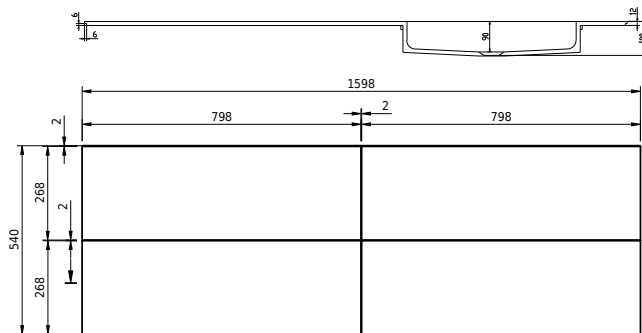

# Rungsted 160 cabinet with left basin

SKU: 30010202

FRONT VIEW

SIDE VIEW

T

INSIDE

**Colour:** Smoked oak/matte white  
**Size:** 54.5cm / 160cm / 45cm  
**Weight:** 79.6kg net

**Rungsted 160 cabinet with left basin details:**