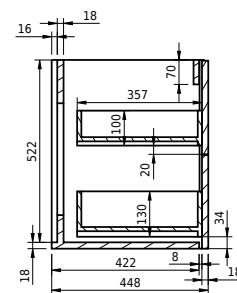

# Rungsted 160 cabinet with left basin

SKU: 30010202

FRONT VIEW

SIDE VIEW

T

INSIDE

**Colour:** Smoked oak/matte white  
**Size:** 54.5cm / 160cm / 45cm  
**Weight:** 79.6kg net

**Rungsted 160 cabinet with left basin details:**