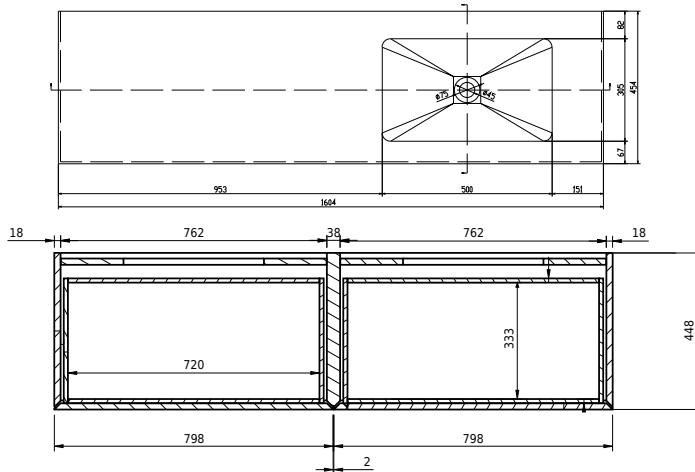

# Rungsted 160 cabinet with left basin

SKU: 30010202

FRONT VIEW

SIDE VIEW

T

INSIDE

**Colour:** Smoked oak/matte white  
**Size:** 54.5cm / 160cm / 45cm  
**Weight:** 79.6kg net

**Rungsted 160 cabinet with left basin details:**