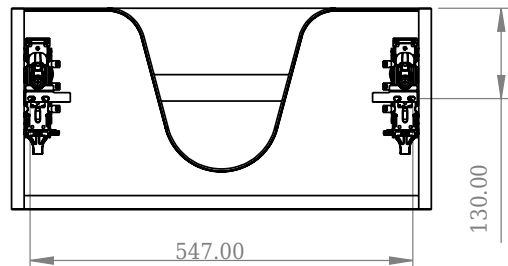

## SQ2 60 cabinet with centred basin

SKU: 30010230

F View

Top View

Side View

Back View

**Colour:** Matte white  
**Size:** 28.8cm / 60cm / 45cm  
**Weight:** 26.5kg net

**SQ2 60 cabinet with centred basin details:**