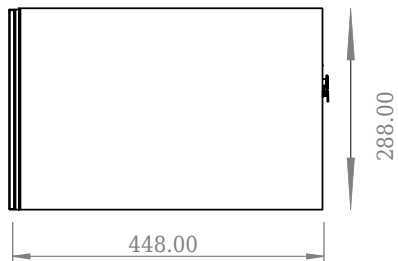

## SQ2 60 cabinet with centred basin

SKU: 30010230

F View

Top View

Side View

Back View

**Colour:** Matte white  
**Size:** 28.8cm / 60cm / 45cm  
**Weight:** 26.5kg net

**SQ2 60 cabinet with centred basin details:**