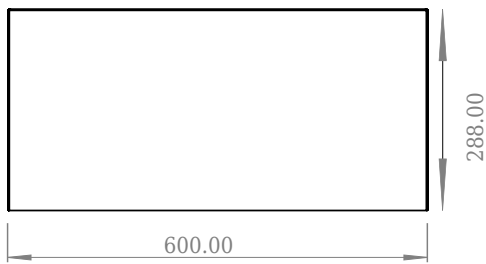

## SQ2 60 cabinet with centred basin

SKU: 30010230

F View

Top View

Side View

Back View

**Colour:** Matte white  
**Size:** 28.8cm / 60cm / 45cm  
**Weight:** 26.5kg net

**SQ2 60 cabinet with centred basin details:**