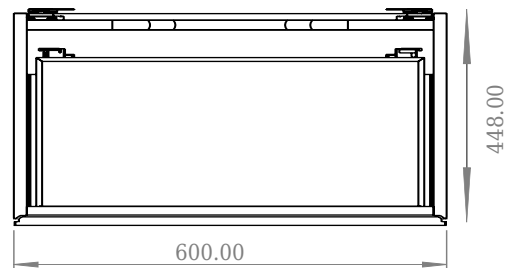

## SQ2 60 cabinet with centred basin

SKU: 30010230

F View

Top View

Side View

Back View

**Colour:** Matte white  
**Size:** 28.8cm / 60cm / 45cm  
**Weight:** 26.5kg net

**SQ2 60 cabinet with centred basin details:**