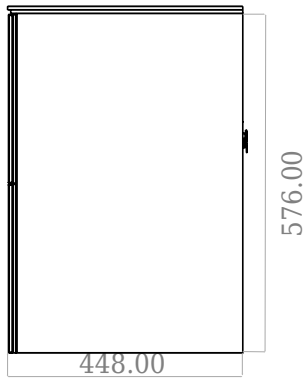

SQ2 60 double cabinet with centred basin

SKU: 30010231

F View

Top View

Side View

Back View

Colour: Matte white
Size: 57.6cm / 60cm / 45cm
Weight: 40kg net

SQ2 60 double cabinet with centred basin details: