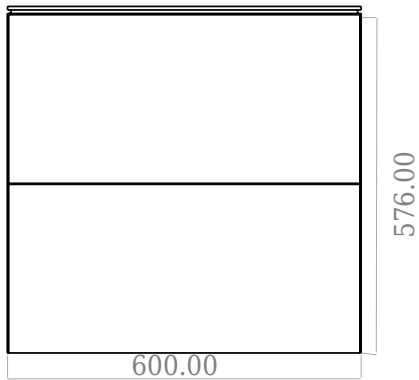

SQ2 60 double cabinet with centred basin

SKU: 30010231

F View

Top View

Side View

Back View

Colour: Matte white
Size: 57.6cm / 60cm / 45cm
Weight: 40kg net

SQ2 60 double cabinet with centred basin details: