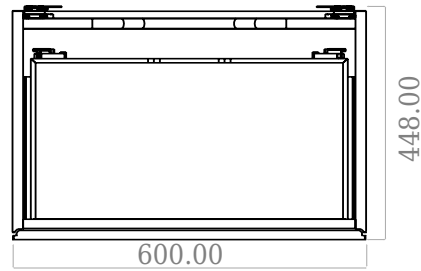

SQ2 60 double cabinet with centred basin

SKU: 30010231

F View

Top View

Side View

Back View

Colour: Matte white
Size: 57.6cm / 60cm / 45cm
Weight: 40kg net

SQ2 60 double cabinet with centred basin details: