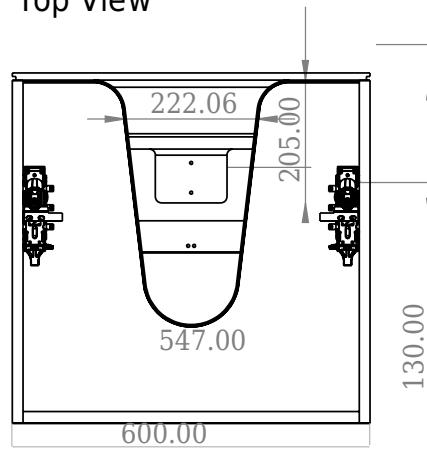

SQ2 60 double cabinet with centred basin

SKU: 30010231

F View

Top View

Side View

Back View

Colour: Matte white
Size: 57.6cm / 60cm / 45cm
Weight: 40kg net

SQ2 60 double cabinet with centred basin details: