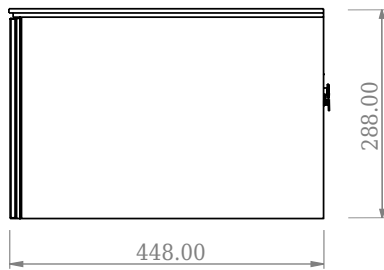

SQ2 80 cabinet with centred basin

SKU: 30010232

F View

Top View

Side View

Back View

Colour: Matte white
Size: 28.8cm / 80cm / 45cm
Weight: 41.8kg net

SQ2 80 cabinet with centred basin details: