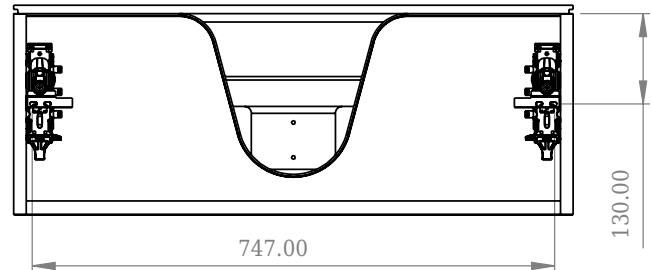

SQ2 80 cabinet with centred basin

SKU: 30010232

F View

Top View

Side View

Back View

Colour: Matte white
Size: 28.8cm / 80cm / 45cm
Weight: 41.8kg net

SQ2 80 cabinet with centred basin details: