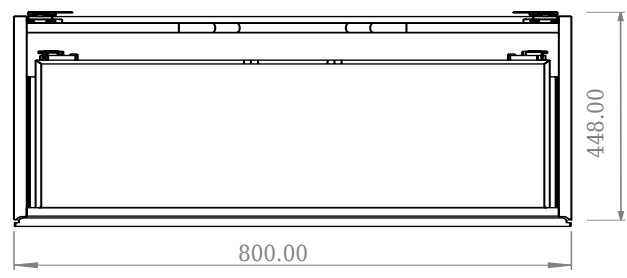

SQ2 80 cabinet with centred basin

SKU: 30010232

F View

Top View

Side View

Back View

Colour: Matte white
Size: 28.8cm / 80cm / 45cm
Weight: 41.8kg net

SQ2 80 cabinet with centred basin details: