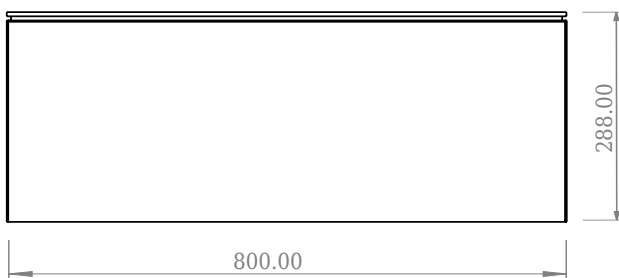

SQ2 80 cabinet with centred basin

SKU: 30010232

F View

Top View

Side View

Back View

Colour: Matte white
Size: 28.8cm / 80cm / 45cm
Weight: 41.8kg net

SQ2 80 cabinet with centred basin details: