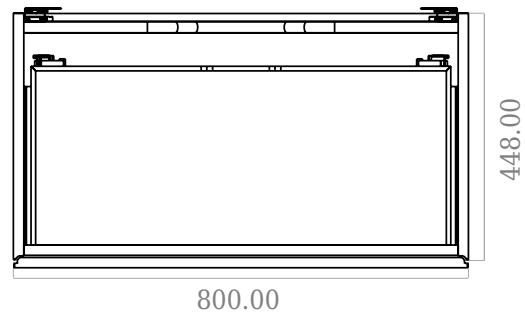

SQ2 80 double cabinet with centred basin

SKU: 30010233

F View

Top View

Side View

Back View

Colour: Matte white
Size: 57.6cm / 80cm / 45cm
Weight: 54kg net

SQ2 80 double cabinet with centred basin details: