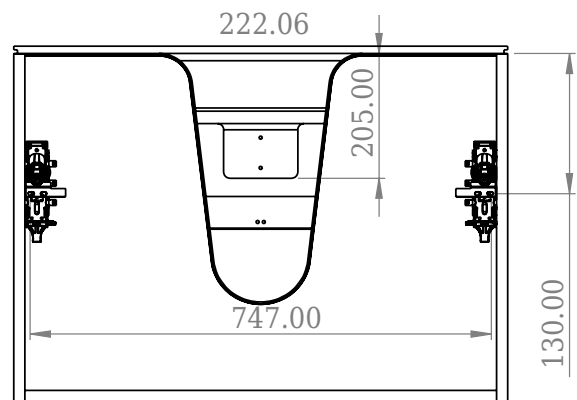

SQ2 80 double cabinet with centred basin

SKU: 30010233

F View

Top View

Side View

Back View

Colour: Matte white
Size: 57.6cm / 80cm / 45cm
Weight: 54kg net

SQ2 80 double cabinet with centred basin details: