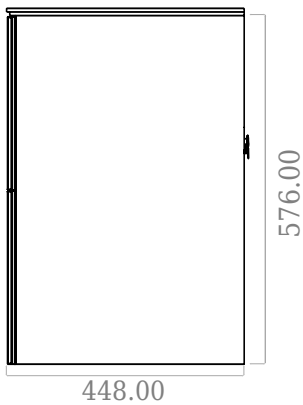

SQ2 80 double cabinet with centred basin

SKU: 30010233

F View

Top View

Side View

Back View

Colour: Matte white
Size: 57.6cm / 80cm / 45cm
Weight: 54kg net

SQ2 80 double cabinet with centred basin details: