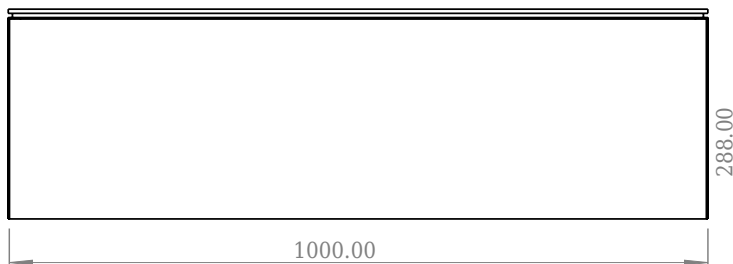

SQ2 100 cabinet with centred basin

SKU: 30010234

F View

Top View

Side View

Back View

Colour:

Matte white

Size:

28.8cm / 100cm / 45cm

Weight:

39kg net

SQ2 100 cabinet with centred basin details: