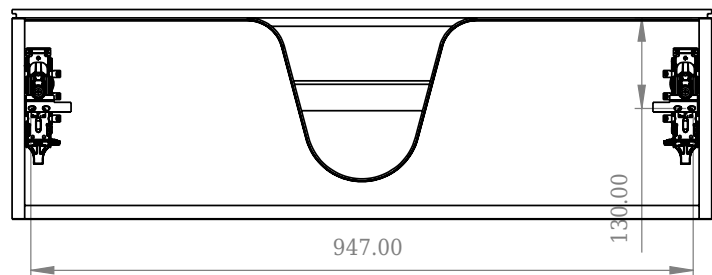

SQ2 100 cabinet with centred basin

SKU: 30010234

F View

Top View

Side View

Back View

Colour:

Matte white

Size:

28.8cm / 100cm / 45cm

Weight:

39kg net

SQ2 100 cabinet with centred basin details: