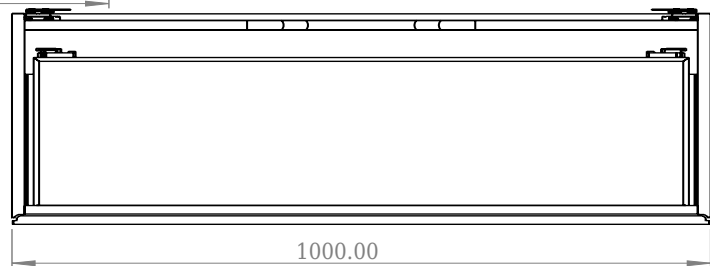

SQ2 100 cabinet with centred basin

SKU: 30010234

F View

Top View

Side View

Back View

Colour:

Matte white

Size:

28.8cm / 100cm / 45cm

Weight:

39kg net

SQ2 100 cabinet with centred basin details: