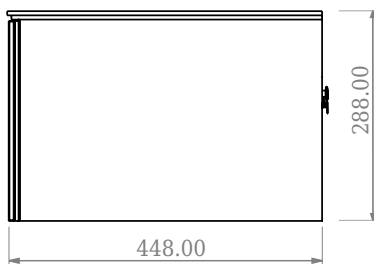

SQ2 100 cabinet with centred basin

SKU: 30010234

F View

Top View

Side View

Back View

Colour:

Matte white

Size:

28.8cm / 100cm / 45cm

Weight:

39kg net

SQ2 100 cabinet with centred basin details: