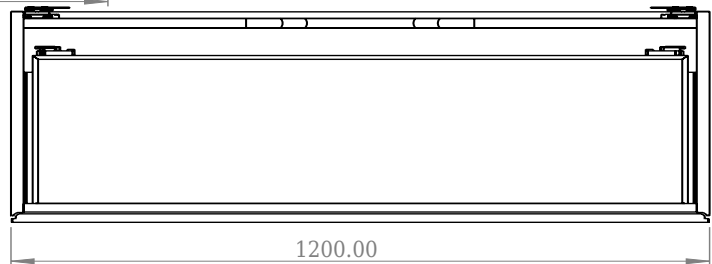

# SQ2 120 cabinet with centred basin

SKU: 30010236

F View

Top View

Side View

Back View

**Colour:** Matte white  
**Size:** 28.8cm / 120cm / 45cm  
**Weight:** 63kg net

**SQ2 120 cabinet with centred basin details:**