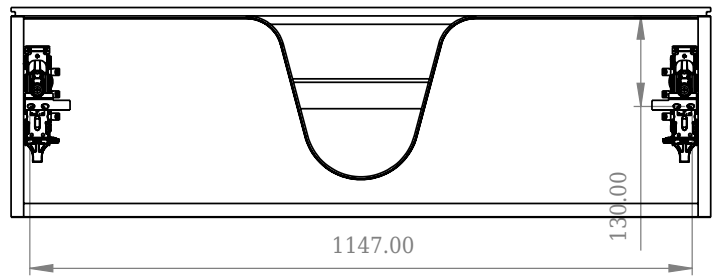

# SQ2 120 cabinet with centred basin

SKU: 30010236

F View

Top View

Side View

Back View

**Colour:** Matte white  
**Size:** 28.8cm / 120cm / 45cm  
**Weight:** 63kg net

**SQ2 120 cabinet with centred basin details:**