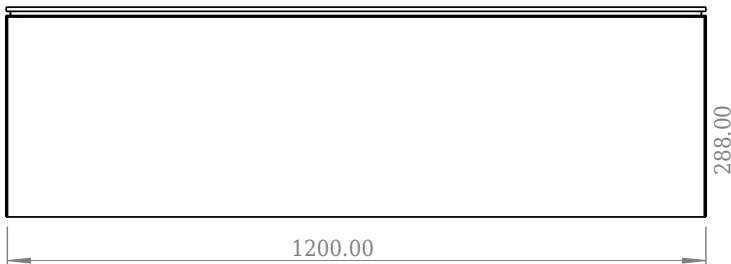

# SQ2 120 cabinet with centred basin

SKU: 30010236

F View

Top View

Side View

Back View

**Colour:** Matte white  
**Size:** 28.8cm / 120cm / 45cm  
**Weight:** 63kg net

**SQ2 120 cabinet with centred basin details:**