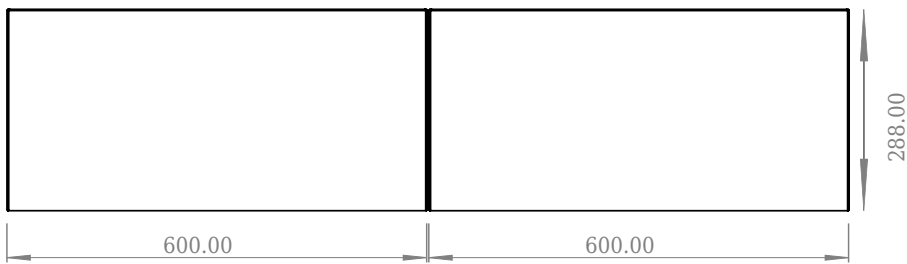

SQ2 120 cabinet with left basin

SKU: 30010237

Front View

Top View

side View

Back View

Colour:	Matte white
Size:	28.8cm / 120cm / 45cm
Weight:	48.72kg net

SQ2 120 cabinet with left basin details: