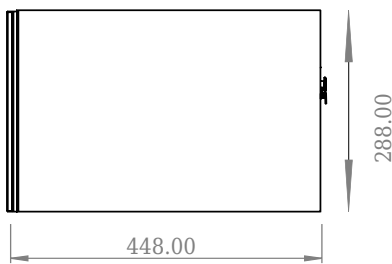

SQ2 120 cabinet with left basin

SKU: 30010237

Front View

Top View

side View

Back View

Colour:	Matte white
Size:	28.8cm / 120cm / 45cm
Weight:	48.72kg net

SQ2 120 cabinet with left basin details: