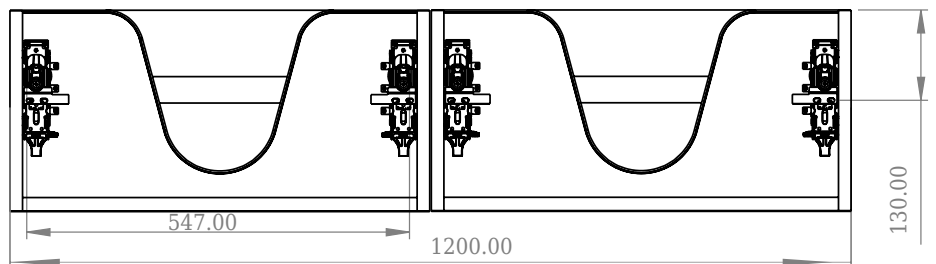

SQ2 120 cabinet with left basin

SKU: 30010237

Front View

Top View

side View

Back View

Colour:	Matte white
Size:	28.8cm / 120cm / 45cm
Weight:	48.72kg net

SQ2 120 cabinet with left basin details: