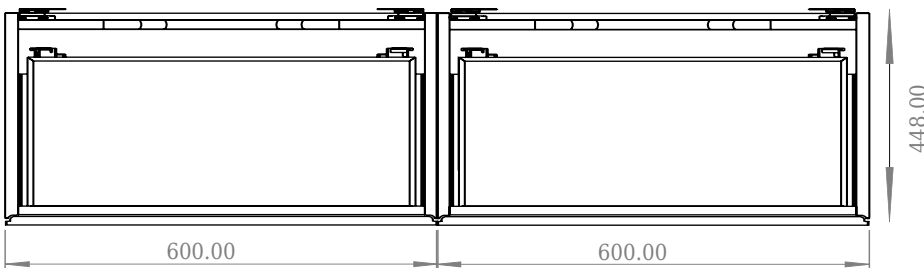

SQ2 120 cabinet with left basin

SKU: 30010237

Front View

Top View

side View

Back View

Colour:	Matte white
Size:	28.8cm / 120cm / 45cm
Weight:	48.72kg net

SQ2 120 cabinet with left basin details: