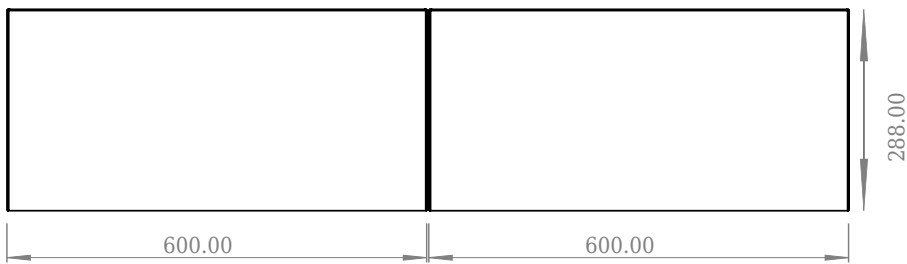

SQ2 120 cabinet with double basin

SKU: 30010239

Front View

Top View

side View

Back View

Colour:	Matte white
Size:	28.8cm / 120cm / 45cm
Weight:	54.44kg net

SQ2 120 cabinet with double basin details: