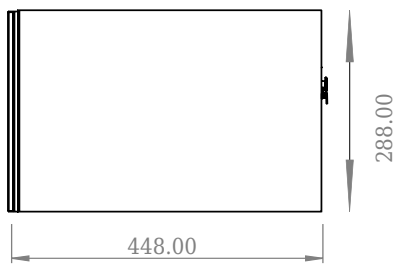

SQ2 120 cabinet with double basin

SKU: 30010239

Front View

Top View

side View

Back View

Colour:	Matte white
Size:	28.8cm / 120cm / 45cm
Weight:	54.44kg net

SQ2 120 cabinet with double basin details: