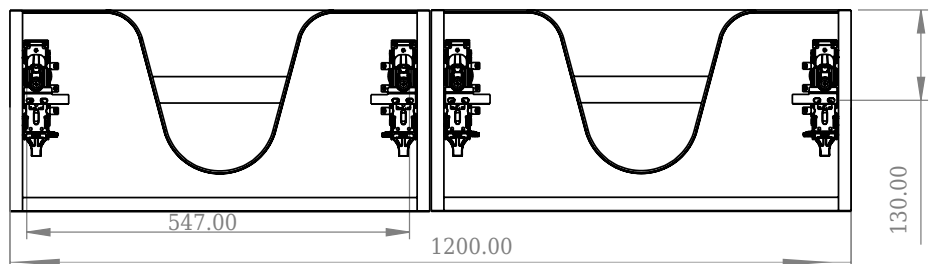

SQ2 120 cabinet with double basin

SKU: 30010239

Front View

Top View

side View

Back View

Colour:	Matte white
Size:	28.8cm / 120cm / 45cm
Weight:	54.44kg net

SQ2 120 cabinet with double basin details: