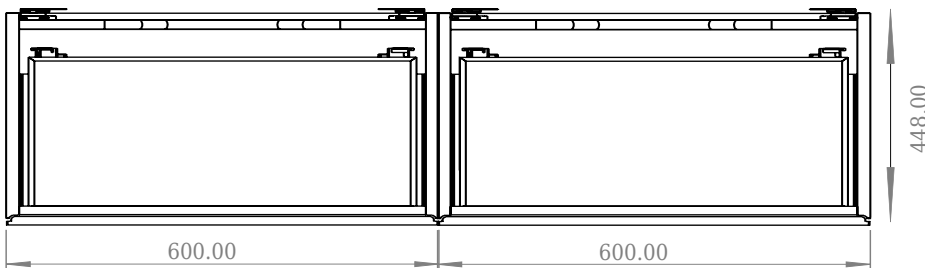

SQ2 120 cabinet with double basin

SKU: 30010239

Front View

Top View

side View

Back View

Colour:	Matte white
Size:	28.8cm / 120cm / 45cm
Weight:	54.44kg net

SQ2 120 cabinet with double basin details: