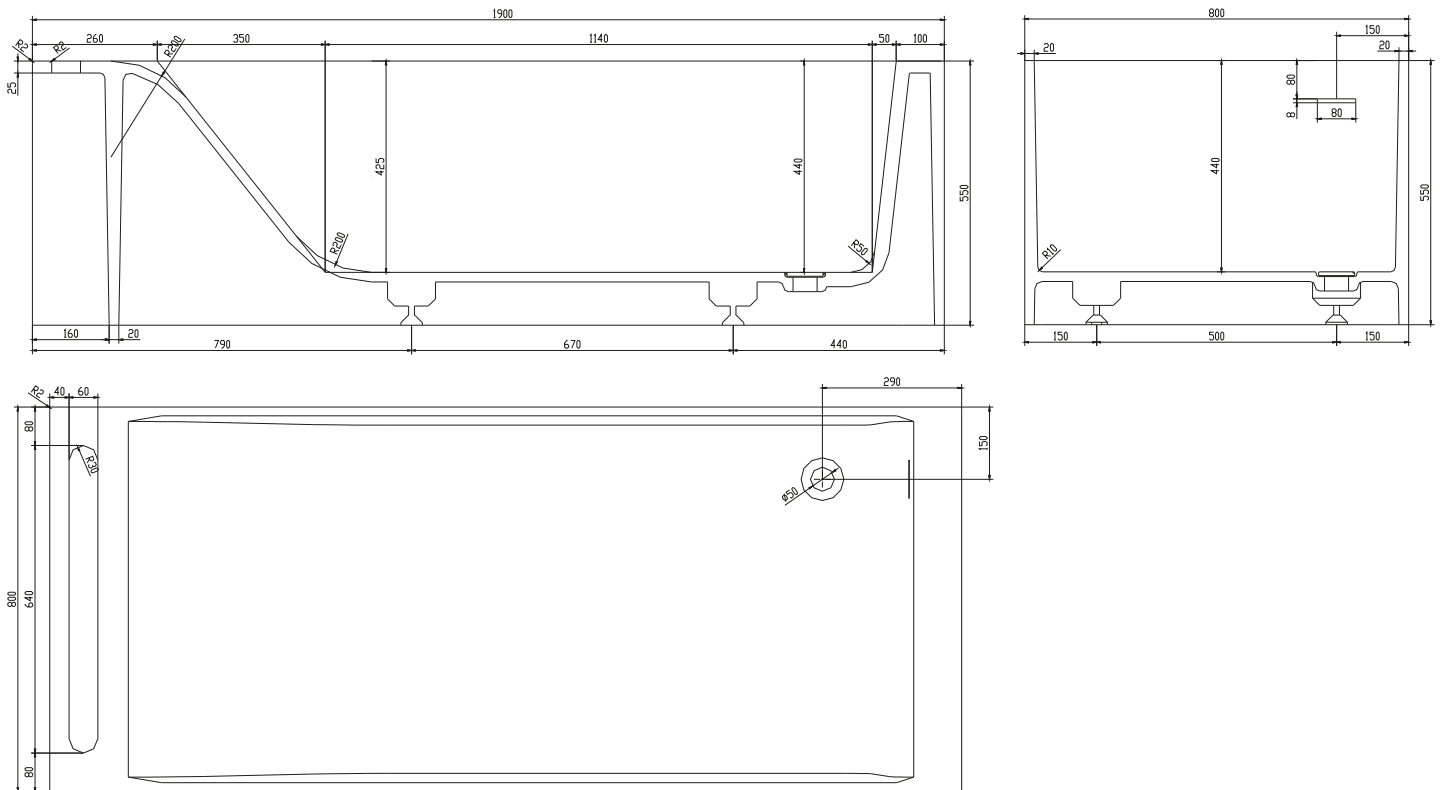

# Christianssand bathtub

SKU: 40030015

<b>Colour:</b>	Matte white
<b>Litre:</b>	310 overflow
<b>Size:</b>	55cm / 190cm / 80cm
<b>Weight:</b>	180kg net

### Christianssand bathtub details:

Please note that there may be a tolerance of  $\pm 5$ mm as all products are hand sanded.