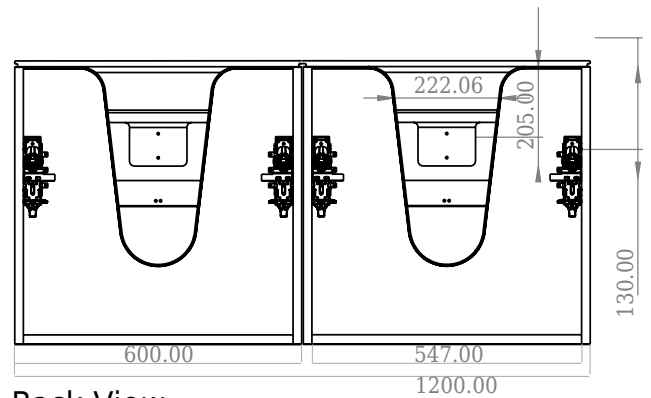

SQ2 120 double with countertop

SKU: 30010240

F View

Side View

Top View

Back View

Colour: Matte white
Size: 60cm / 120cm / 45cm
Weight: 75kg net

SQ2 120 double with countertop details: