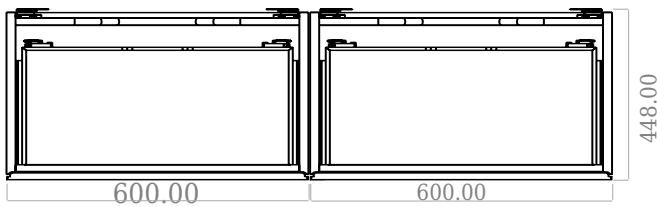

SQ2 120 double with countertop

SKU: 30010240

F View

Side View

Top View

Back View

Colour: Matte white
Size: 60cm / 120cm / 45cm
Weight: 75kg net

SQ2 120 double with countertop details: