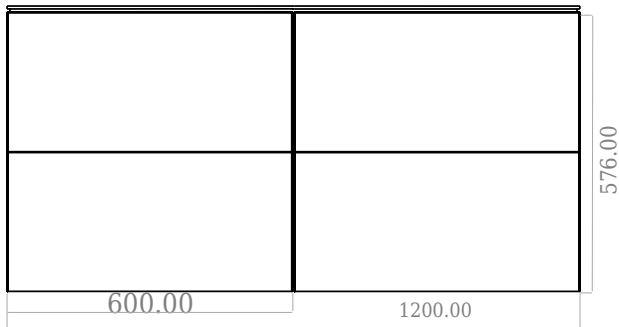

SQ2 120 double with countertop

SKU: 30010240

F View

Side View

Top View

Back View

Colour: Matte white
Size: 60cm / 120cm / 45cm
Weight: 75kg net

SQ2 120 double with countertop details: