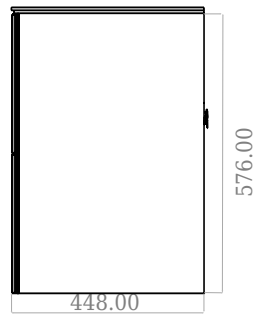

SQ2 120 double with countertop

SKU: 30010240

F View

Side View

Top View

Back View

Colour: Matte white
Size: 60cm / 120cm / 45cm
Weight: 75kg net

SQ2 120 double with countertop details: