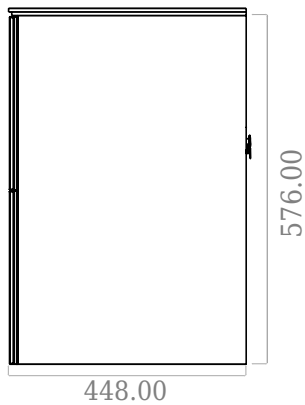

SQ2 80 double cabinet with countertop

SKU: 30010242

F View

Top View

Side View

Back View

Colour: Matte white
Size: 60cm / 80cm / 45cm
Weight: 50.5kg net

SQ2 80 double cabinet with countertop details: