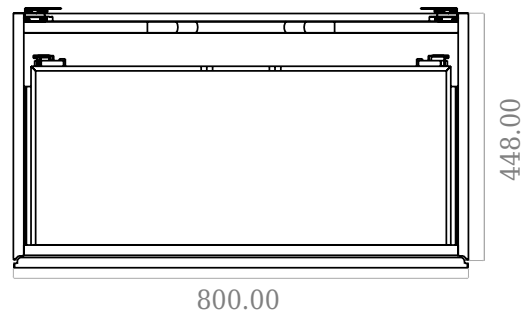

SQ2 80 double cabinet with countertop

SKU: 30010242

F View

Top View

Side View

Back View

Colour: Matte white
Size: 60cm / 80cm / 45cm
Weight: 50.5kg net

SQ2 80 double cabinet with countertop details: