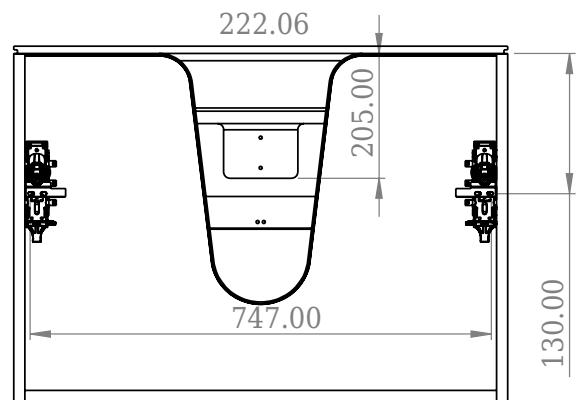

SQ2 80 double cabinet with countertop

SKU: 30010242

F View

Top View

Side View

Back View

Colour: Matte white
Size: 60cm / 80cm / 45cm
Weight: 50.5kg net

SQ2 80 double cabinet with countertop details: