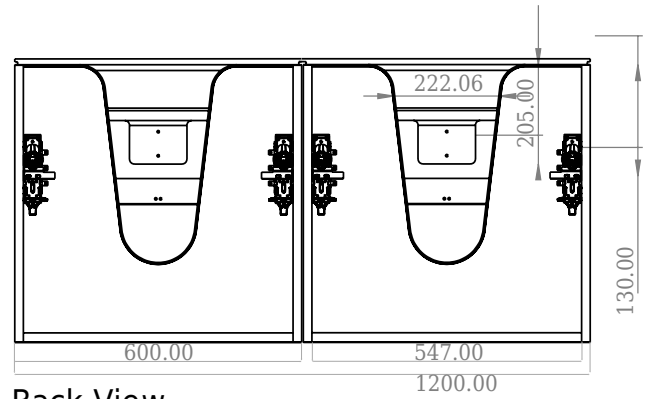

Side View

Top View

Back View

Colour: Matte white
Size: 60cm / 120cm / 45cm
Weight: 73kg net

SQ2 120 double cabinet with countertop details: