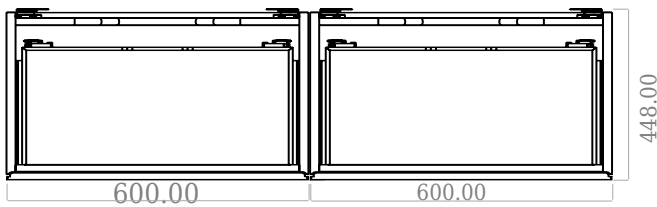

Copenhagen Bath

Bækkeskovvej
DK-2665 Vallensbæk Strand
CVR: DK32648622
Telefon: (+45) 3696 0747
contact@copenhagenbath.com
www.copenhagenbath.com

SQ2 120 double cabinet with countertop

SKU: 30010244

F View

Side View

Top View

Back View

Colour: Matte white
Size: 60cm / 120cm / 45cm
Weight: 73kg net

SQ2 120 double cabinet with countertop details: