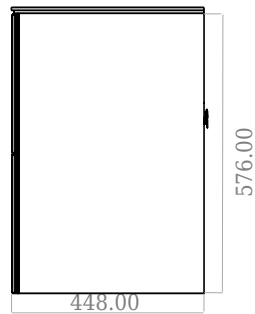

# SQ2 120 double with centred basin

SKU: 30010246

F View

Side View

Top View

Back View

**Colour:** Matte white  
**Size:** 60cm / 120cm / 45cm  
**Weight:** 78kg net

**SQ2 120 double with centred basin details:**