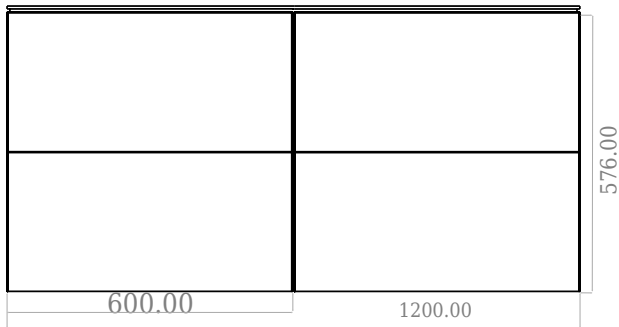

# SQ2 120 double with centred basin

SKU: 30010246

F View

Side View

Top View

Back View

**Colour:** Matte white  
**Size:** 60cm / 120cm / 45cm  
**Weight:** 78kg net

**SQ2 120 double with centred basin details:**