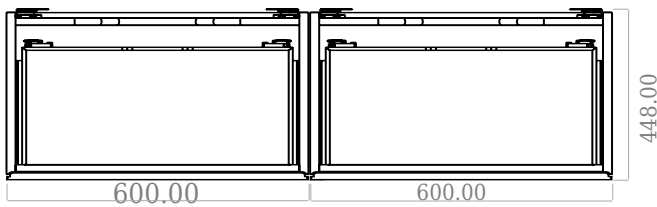

# SQ2 120 double with centred basin

SKU: 30010246

F View

Side View

Top View

Back View

**Colour:** Matte white  
**Size:** 60cm / 120cm / 45cm  
**Weight:** 78kg net

**SQ2 120 double with centred basin details:**