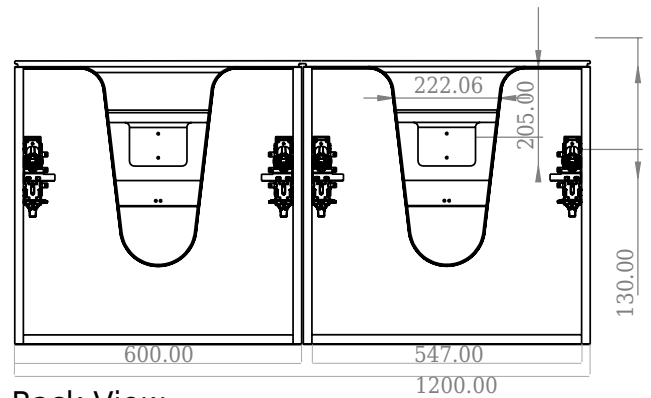

# SQ2 120 double with centred basin

SKU: 30010246

F View

Side View

Top View

Back View

**Colour:** Matte white  
**Size:** 60cm / 120cm / 45cm  
**Weight:** 78kg net

**SQ2 120 double with centred basin details:**