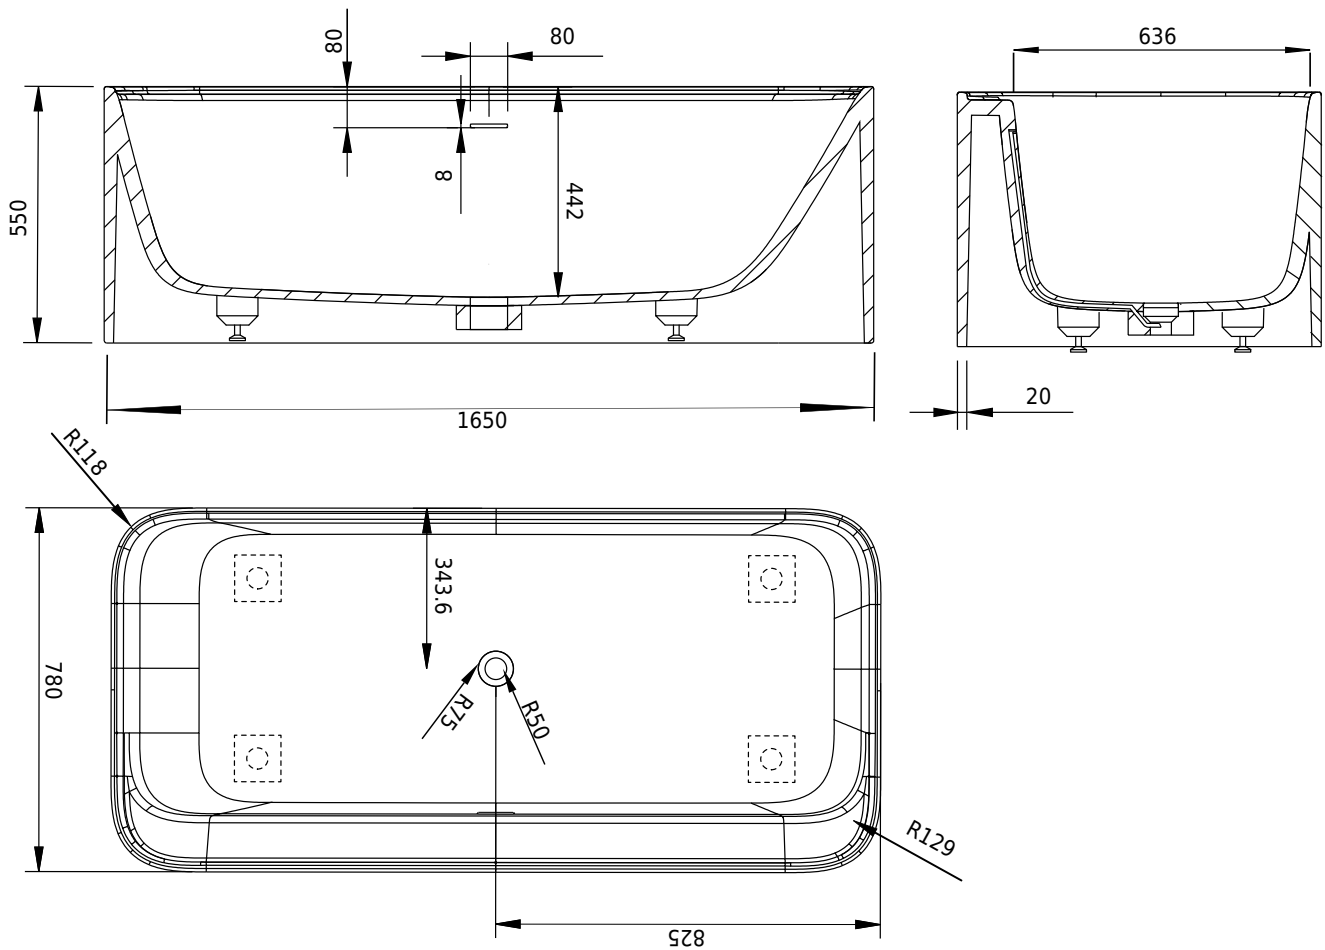

Copenhagen Bath

Bækkeskovvej
DK-2665 Vallensbæk Strand
CVR: DK32648622
Telefon: (+45) 3696 0747
contact@copenhagenbath.com
www.copenhagenbath.com

Yuno bathtub

SKU: 40030047

Colour:	Matte white
Litre:	350 overflow
Size:	55cm / 165cm / 78cm
Weight:	223kg net

Yuno bathtub details:

Please note that there may be a tolerance of ± 5 mm as all products are hand sanded.