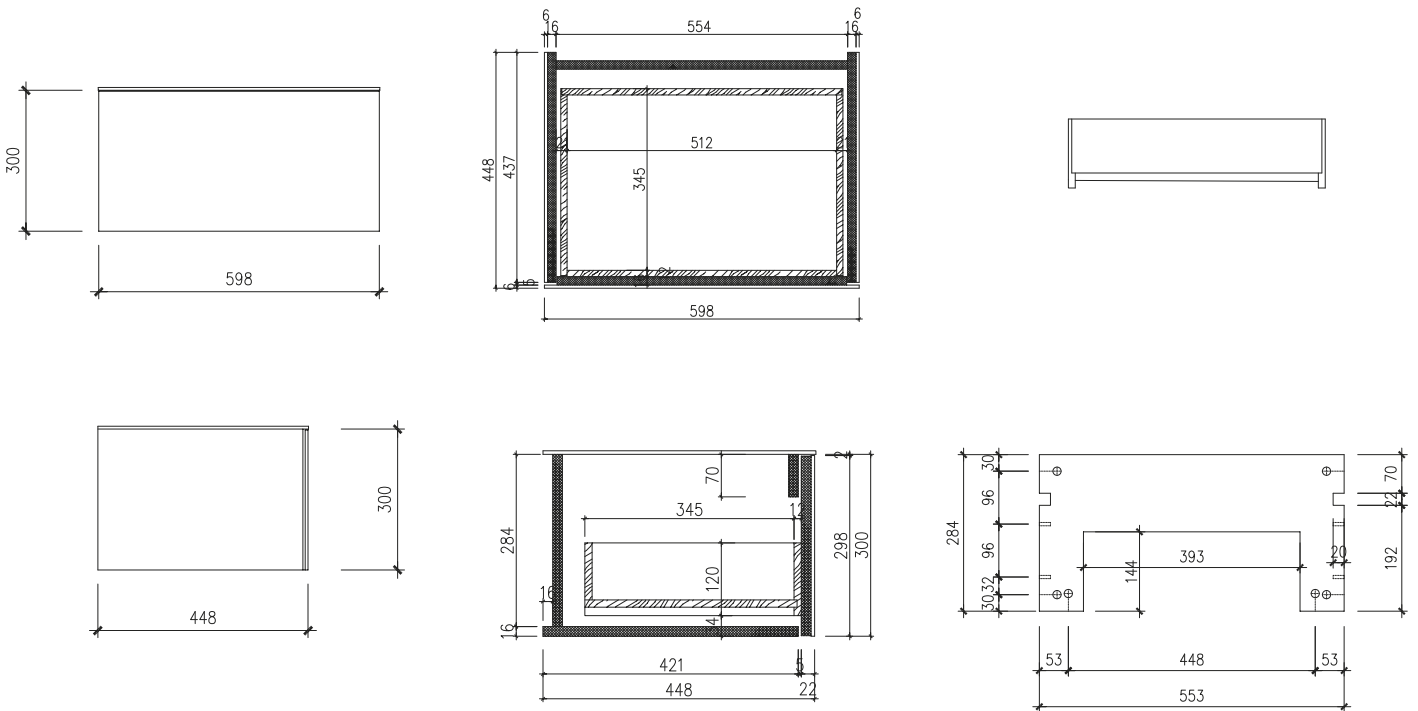

Skagen 60 cabinet with countertop

SKU: 30010263

Colour: Dark grey
Size: 30cm / 60cm / 45cm
Weight: 25kg net

Skagen 60 cabinet with countertop details: