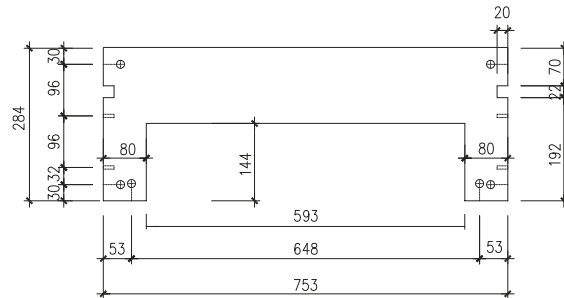

# Skagen 80 cabinet with countertop

SKU: 30010264

**Colour:** Dark grey  
**Size:** 30cm / 80cm / 45cm  
**Weight:** 29kg net

**Skagen 80 cabinet with countertop details:**