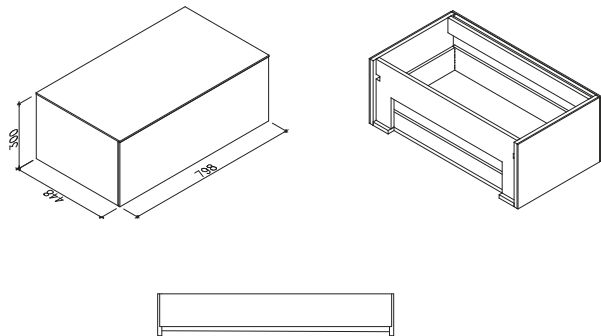

# Skagen 80 cabinet with countertop

SKU: 30010264

**Colour:** Dark grey  
**Size:** 30cm / 80cm / 45cm  
**Weight:** 29kg net

**Skagen 80 cabinet with countertop details:**