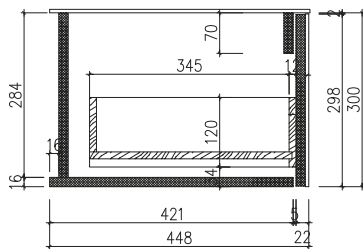

# Skagen 80 cabinet with countertop

SKU: 30010264

**Colour:** Dark grey  
**Size:** 30cm / 80cm / 45cm  
**Weight:** 29kg net

**Skagen 80 cabinet with countertop details:**