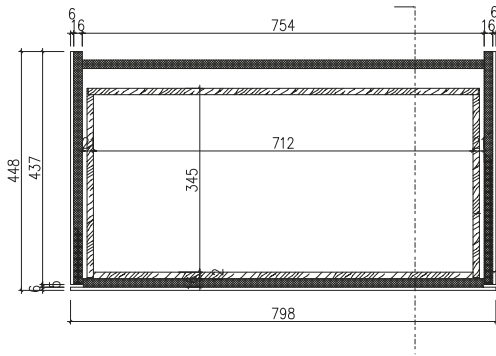

# Skagen 80 cabinet with countertop

SKU: 30010264

**Colour:** Dark grey  
**Size:** 30cm / 80cm / 45cm  
**Weight:** 29kg net

**Skagen 80 cabinet with countertop details:**