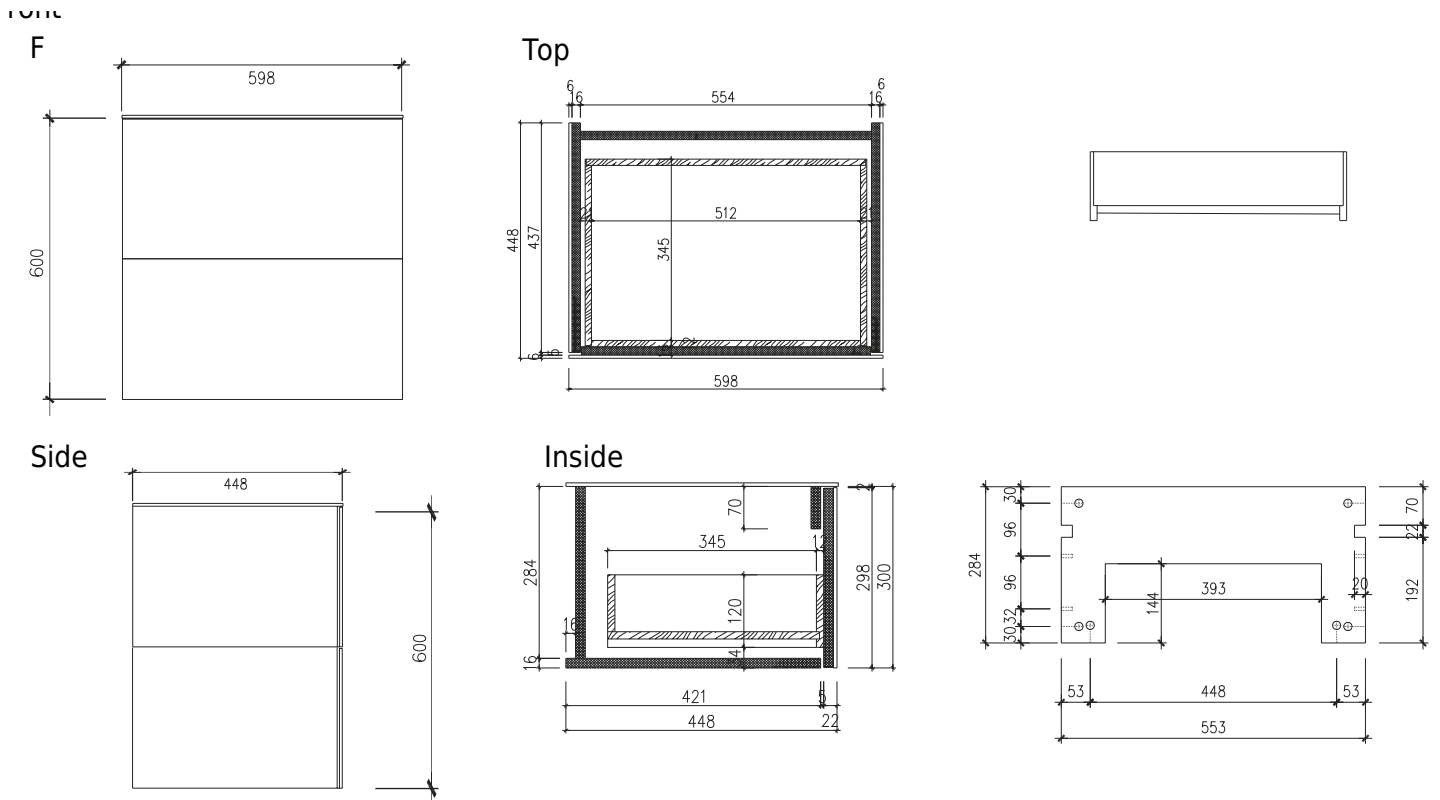

# Skagen 60 double cabinet with countertop

SKU: 30010265

**Colour:** Dark grey  
**Size:** 60cm / 60cm / 45cm  
**Weight:** 45kg net

**Skagen 60 double cabinet with countertop details:**