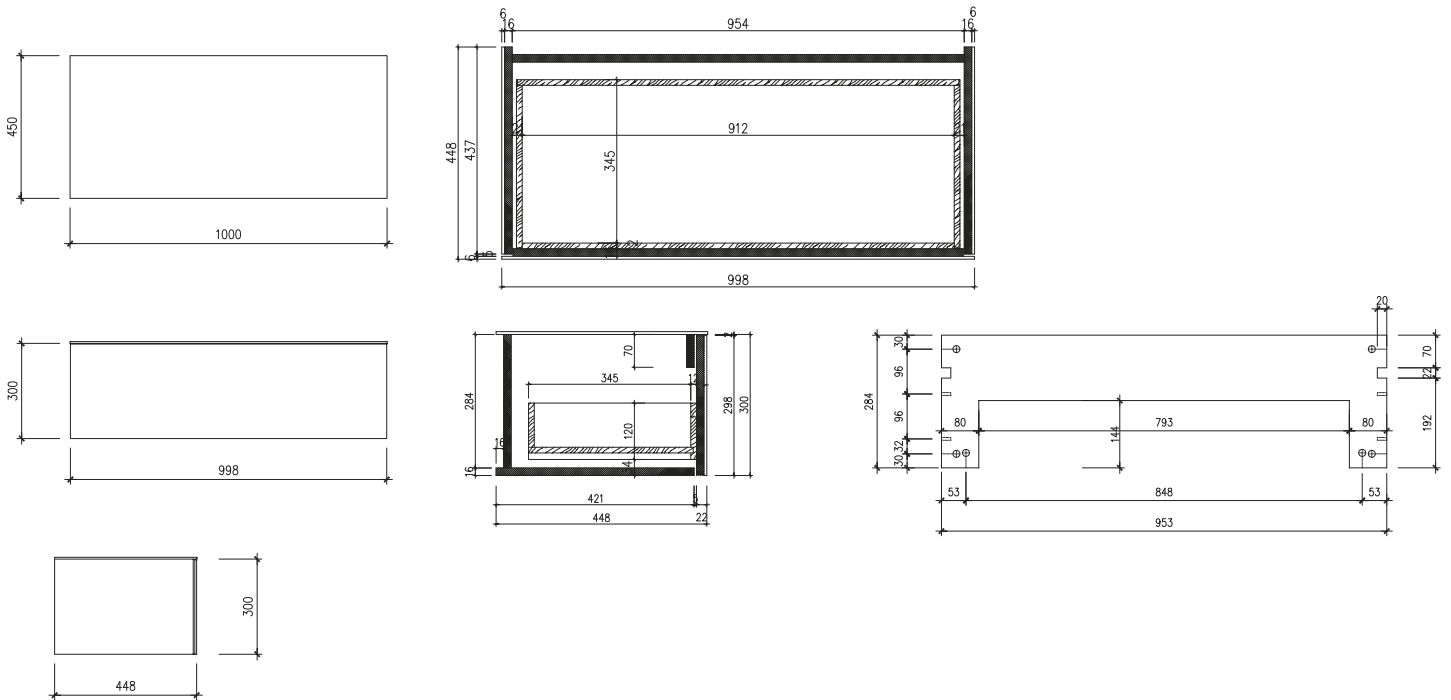

Skagen 100 cabinet with countertop

SKU: 30010267

Colour: Dark grey
Size: 30cm / 100cm / 45cm
Weight: 34kg net

Skagen 100 cabinet with countertop details: