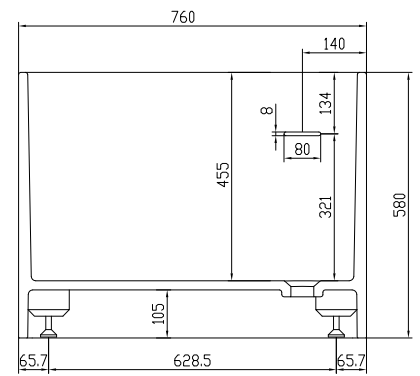

Lövestad 180 bathtub

SKU: 40030010

Colour:	Matte white
Litre:	350 overflow
Size:	58cm / 180cm / 76cm
Weight:	170kg net

Lövestad 180 bathtub details:

Please note that there may be a tolerance of ± 5 mm as all products are hand sanded.