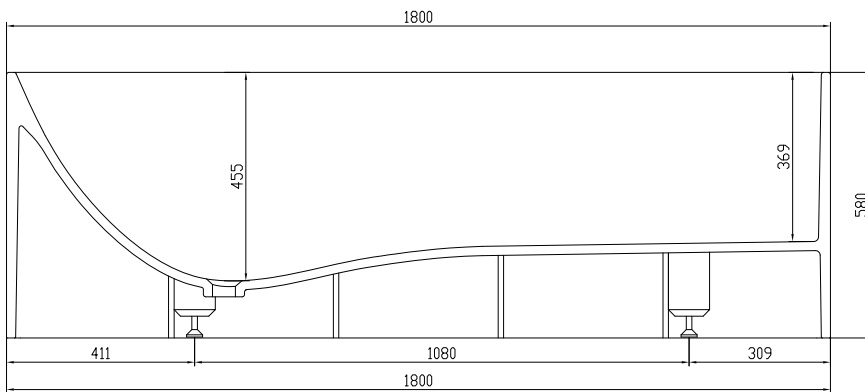

Lövestad 180 bathtub

SKU: 40030010

Colour:	Matte white
Litre:	350 overflow
Size:	58cm / 180cm / 76cm
Weight:	170kg net

Lövestad 180 bathtub details:

Please note that there may be a tolerance of ± 5 mm as all products are hand sanded.