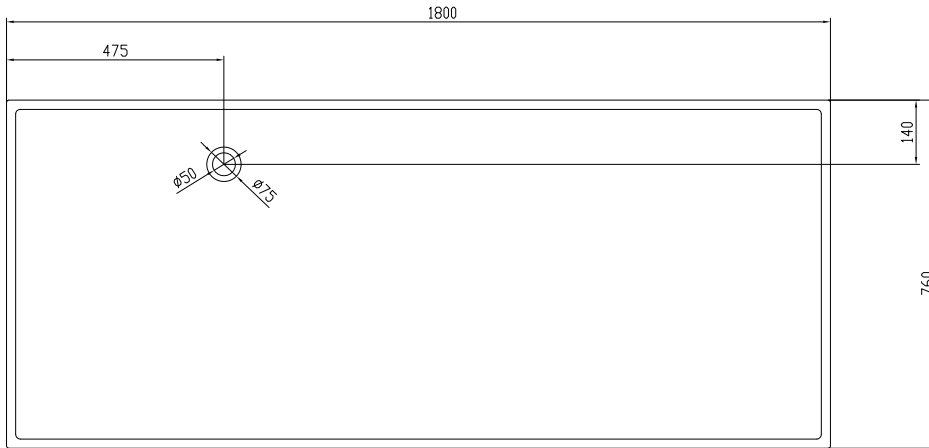

Lövestad 180 bathtub

SKU: 40030010

Colour:	Matte white
Litre:	350 overflow
Size:	58cm / 180cm / 76cm
Weight:	170kg net

Lövestad 180 bathtub details:

Please note that there may be a tolerance of ± 5 mm as all products are hand sanded.