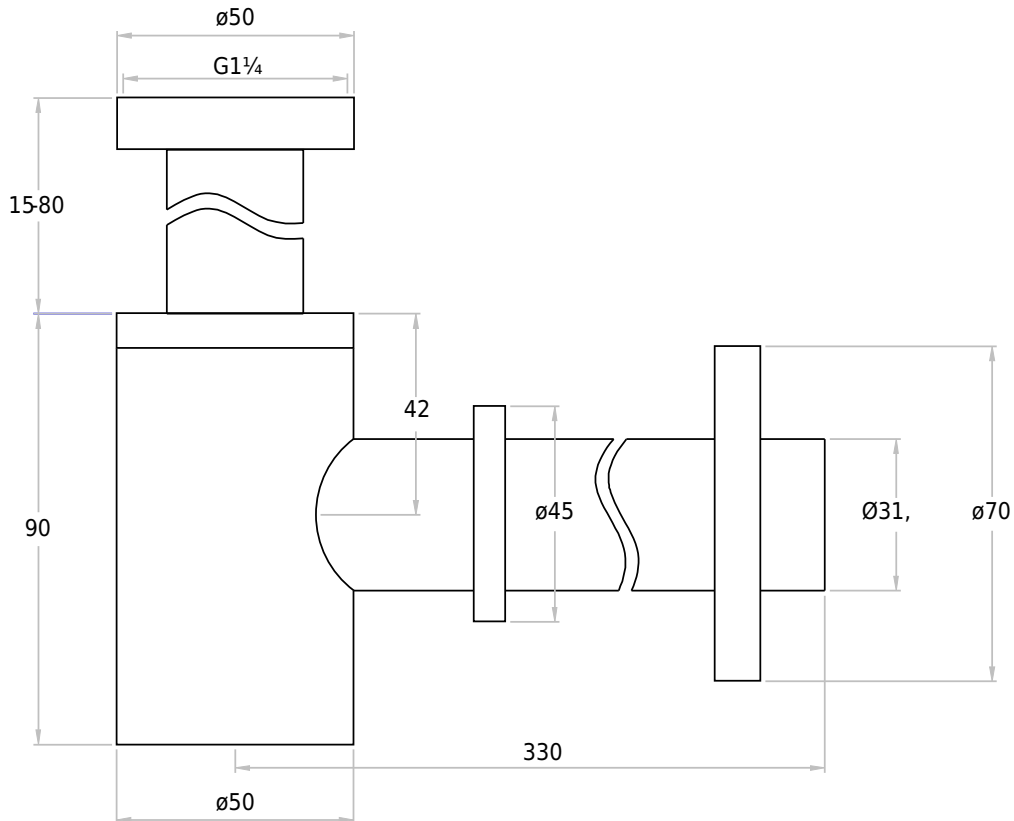

Trap, round, matte black

SKU: 40040168

Colour: Matte black
Size: 10.5cm / 5cm / 33cm
Weight: 0.5kg net

Trap, round, matte black details: