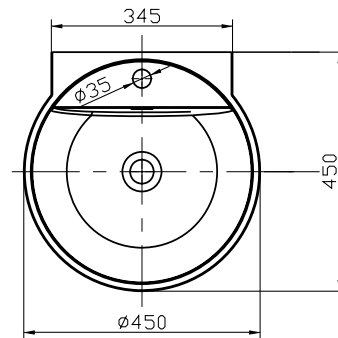

Helsinki W45 basin

SKU: 40010305

Colour:

Matte black/ white

Size:

50cm / 45cm / 45cm

Weight:

19kg net

Helsinki W45 basin details: