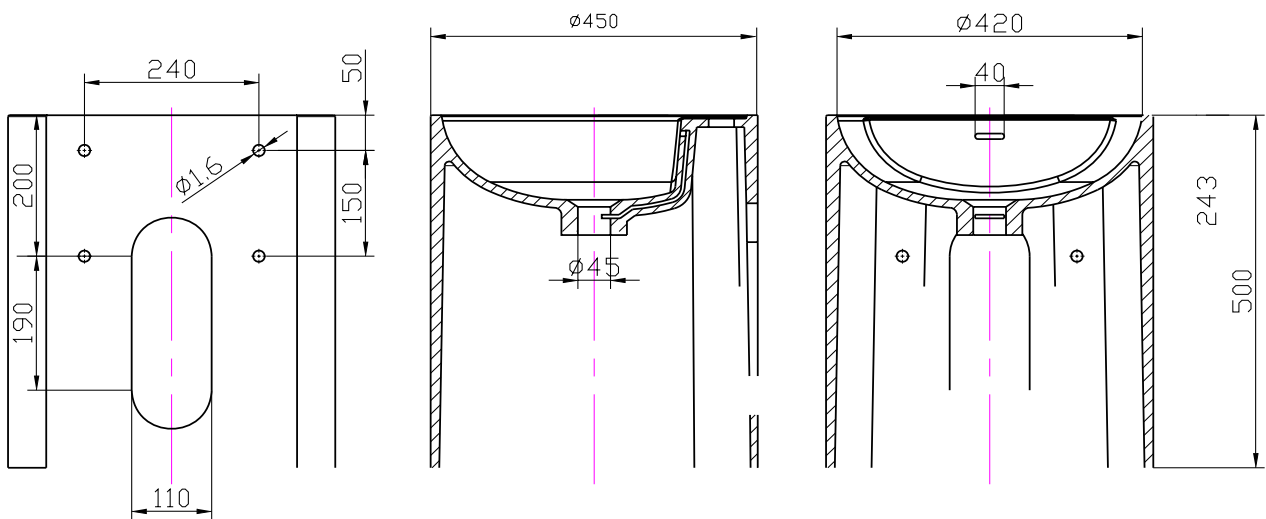

Helsinki W45 basin

SKU: 40010305

Colour:

Matte black/ white

Size:

50cm / 45cm / 45cm

Weight:

19kg net

Helsinki W45 basin details: