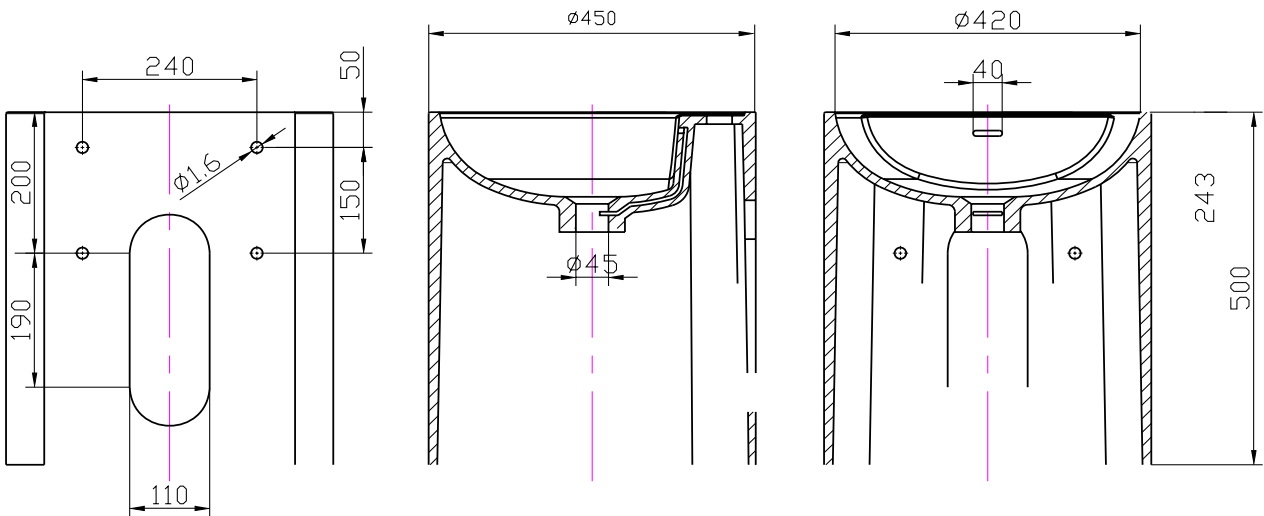

Helsinki W45 basin

SKU: 40010305

Colour:

Matte black/ white

Size:

50cm / 45cm / 45cm

Weight:

19kg net

Helsinki W45 basin details: