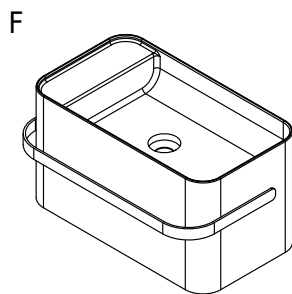

Yuno Rail 55 Grey basin

SKU: 40010344

Colour:

Size:

30cm / 55cm / 31cm

Weight:

16kg net

Yuno Rail 55 Grey basin details: