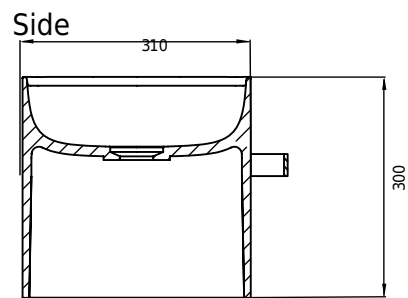

Yuno Rail 55 Grey basin

SKU: 40010344

Colour:

Size:

30cm / 55cm / 31cm

Weight:

16kg net

Yuno Rail 55 Grey basin details: