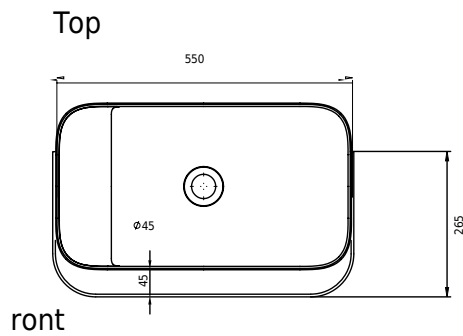

Yuno Rail 55 Grey basin

SKU: 40010344

Colour:

Size:

30cm / 55cm / 31cm

Weight:

16kg net

Yuno Rail 55 Grey basin details: