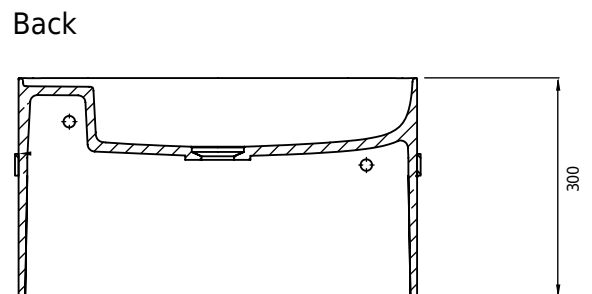

Yuno Rail 55 Grey basin

SKU: 40010344

Colour:

Size:

30cm / 55cm / 31cm

Weight:

16kg net

Yuno Rail 55 Grey basin details: