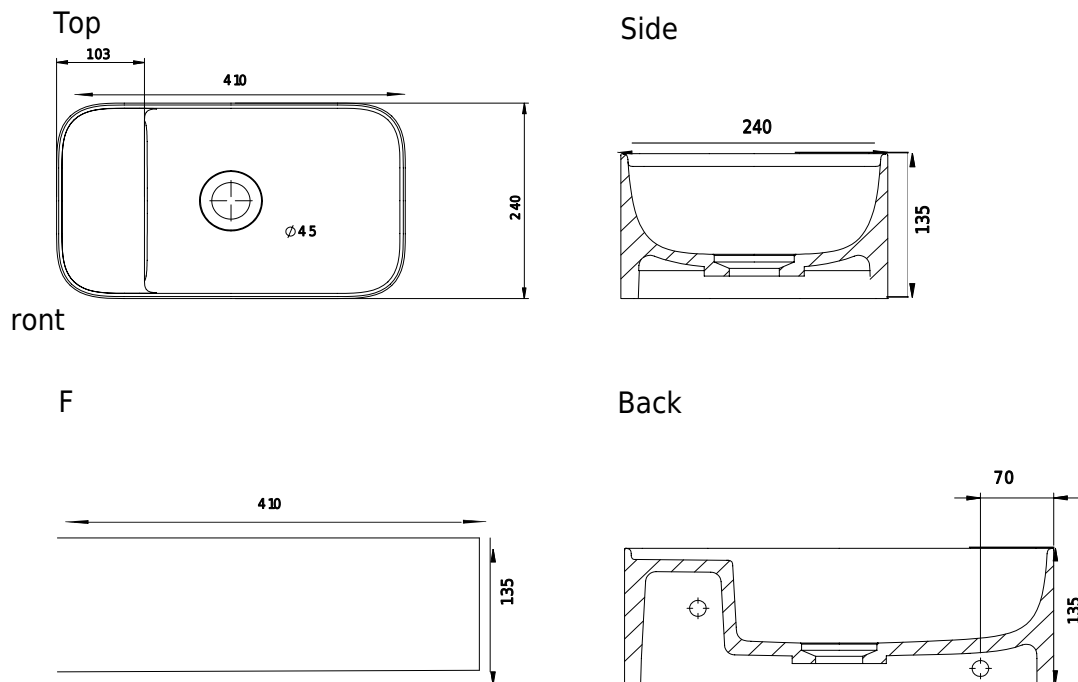

Yuno LR 41 basin - grey

SKU: 40010345

Colour:

Size:

13.5cm / 41cm / 24cm

Weight:

6.5kg net

Yuno LR 41 basin - grey details: