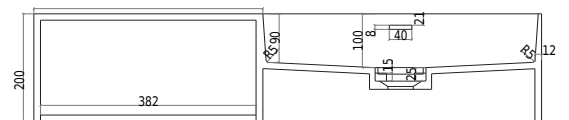

Oslo 90 right basin with drawer and towel holder

SKU: 40010356

SECTION A-A

FRONT VIEW

BACK VIEW

Colour:

Size:

20cm / 90cm / 40cm

Weight:

kg net

Oslo 90 right basin with drawer and towel holder details: