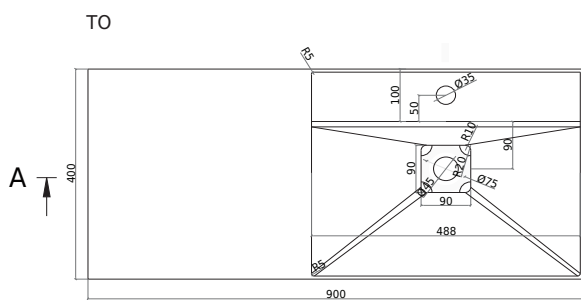

Oslo 90 right basin with drawer and towel holder

SKU: 40010356

SECTION A-A

FRONT VIEW

BACK VIEW

Colour:

Size:

20cm / 90cm / 40cm

Weight:

kg net

Oslo 90 right basin with drawer and towel holder details: