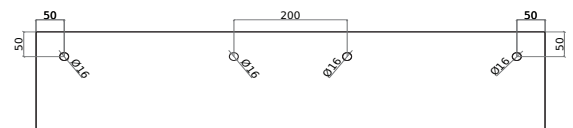

Oslo 90 right basin with drawer and towel holder

SKU: 40010356

SECTION A-A

FRONT VIEW

BACK VIEW

Colour:

Size:

20cm / 90cm / 40cm

Weight:

kg net

Oslo 90 right basin with drawer and towel holder details: