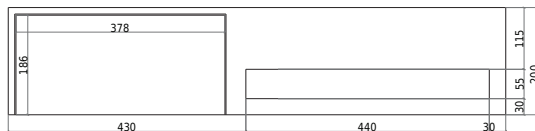

Oslo 90 right basin with drawer and towel holder

SKU: 40010356

SECTION A-A

FRONT VIEW

BACK VIEW

Colour:

Size:

20cm / 90cm / 40cm

Weight:

kg net

Oslo 90 right basin with drawer and towel holder details: