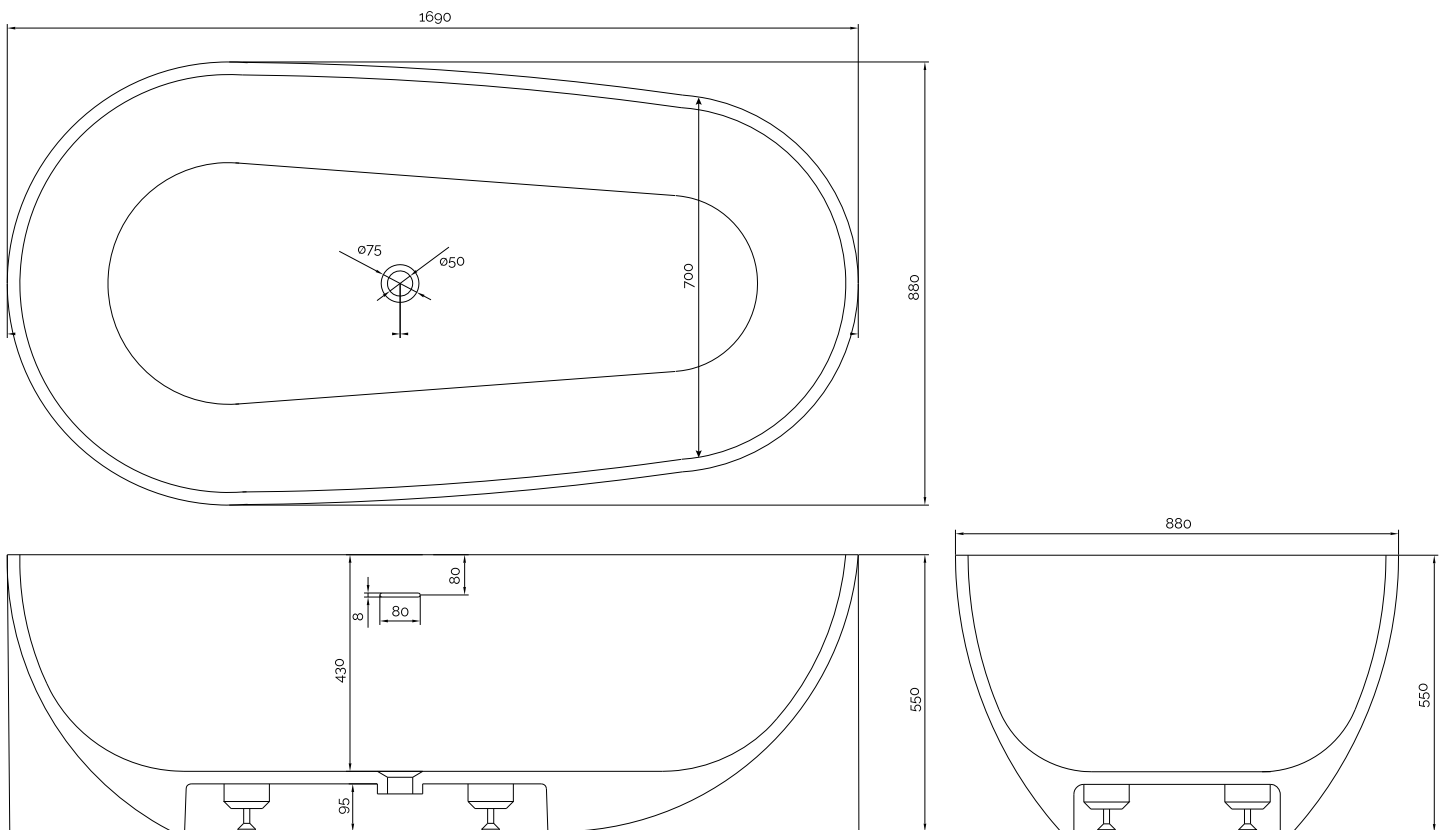

# Helsinki bathtub

SKU: 40030058

**Colour:**

**Litre:**

300 overflow

**Size:**

55cm / 169cm / 88cm

**Weight:**

165kg net

### Helsinki bathtub details:

Please note that there may be a tolerance of  $\pm 5$ mm as all products are hand sanded.